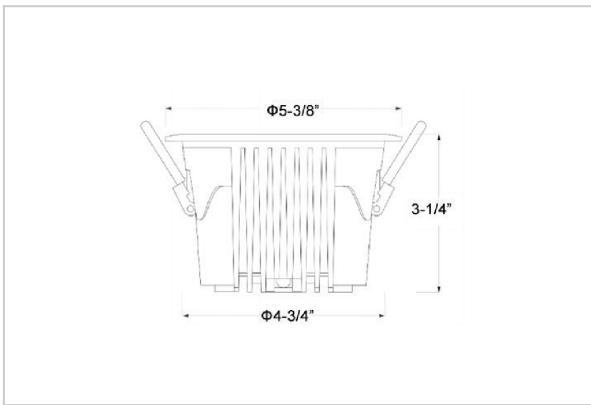

Ocul Down Lights

ITEM SKU#: 662187497105

Product Code : IK-ROCULDL-20W-40K-WH-90C-24D

Voltage	100 - 277 V AC, 50-60 Hz
Lumen Output	2800lm
Power	20W
Efficacy	140lm/w
CCT	4000K
CRI	>90
Beam Angle	24°
Light Distribution	Medium
LED Type	COB
LED Light Source	Osram SOLERIQ S 19
Start Time	Instant
Driver	Stand Alone (included)
Operating Position	Non - Swiveling Type
Dimming	On-Off / Triac / 0-10 V
Construction	Round
Mounting Type	Recessed
Heads	Single Head
Body Material	Aluminium Die cast
Finish	White
Height	3-1/4"
Diameter	5-3/8"
Cut Out	4-3/4"
Optics	Darklight Technology Black, Silver
Application Area	Classroom, Meeting Room, Office, Club, Home

Beam Spread (Options)

Spot 15°		Medium 24°		Flood 36°		Wide Flood 60°	
ft	Ø	ft	Ø	ft	Ø	ft	Ø
3.0	0.72	3.0	1.41	3.0	2.03	3.0	3.15
9.0	2.15	9.0	4.22	9.0	6.09	9.0	9.45
15.0	3.58	15.0	7.04	15.0	10.15	15.0	15.75

Ocul, a round shaped LED downlight made of aluminum die cast with high quality powder coated luminaire housing and optimum heat sink. Specular reflector & power grid /global connectors available with isolated LED Driver using Ultra bright OSRAM COB.