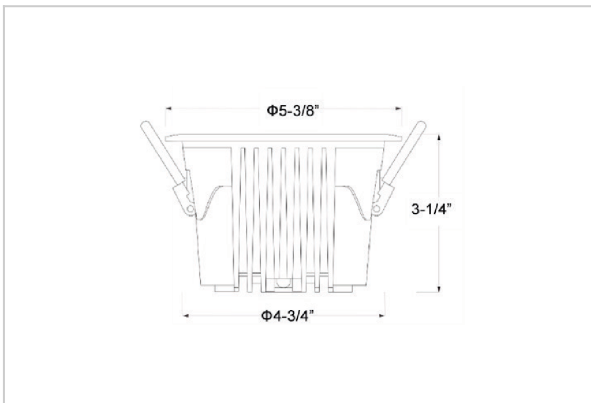

Ocul Down Lights

ITEM SKU#: 662187497099

Product Code : IK-ROCULDL-20W-35K-WH-90C-24D

Voltage	100 - 277 V AC, 50-60 Hz
Lumen Output	2660lm
Power	20W
Efficacy	140lm/w
CCT	3500K
CRI	>90
Beam Angle	24°
Light Distribution	Medium
LED Type	COB
LED Light Source	Osram SOLERIQ S 19
Start Time	Instant
Driver	Stand Alone (included)
Operating Position	Non - Swiveling Type
Dimming	On-Off / Triac / 0-10 V
Construction	Round
Mounting Type	Recessed
Heads	Single Head
Body Material	Aluminium Die cast
Finish	White
Height	3-1/4"
Diameter	5-3/8"
Cut Out	4-3/4"
Optics	Darklight Technology Black, Silver
Application Area	Classroom, Meeting Room, Office, Club, Home

Beam Spread (Options)

Spot 15°		Medium 24°		Flood 36°		Wide Flood 60°	
ft	Ø	ft	Ø	ft	Ø	ft	Ø
3.0	0.72	3.0	1.41	3.0	2.03	3.0	3.15
9.0	2.15	9.0	4.22	9.0	6.09	9.0	9.45
15.0	3.58	15.0	7.04	15.0	10.15	15.0	15.75

Ocul, a round shaped LED downlight made of aluminum die cast with high quality powder coated luminaire housing and optimum heat sink. Specular reflector & power grid /global connectors available with isolated LED Driver using Ultra bright OSRAM COB.