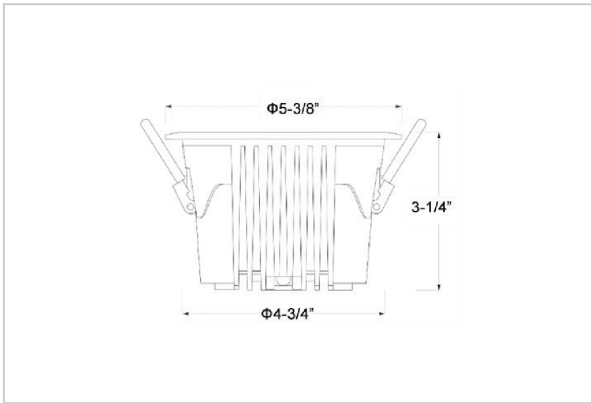

Ocul Down Lights

ITEM SKU#: 662187497082

Product Code : IK-ROCULDL-20W-30K-WH-90C-24D

Voltage	100 - 277 V AC, 50-60 Hz
Lumen Output	2527lm
Power	20W
Efficacy	140lm/w
CCT	3000K
CRI	>90
Beam Angle	24°
Light Distribution	Medium
LED Type	COB
LED Light Source	Osram SOLERIQ S 19
Start Time	Instant
Driver	Stand Alone (included)
Operating Position	Non - Swiveling Type
Dimming	On-Off / Triac / 0-10 V
Construction	Round
Mounting Type	Recessed
Heads	Single Head
Body Material	Aluminium Die cast
Finish	White
Height	3-1/4"
Diameter	5-3/8"
Cut Out	4-3/4"
Optics	Darklight Technology Black, Silver
Application Area	Classroom, Meeting Room, Office, Club, Home

Beam Spread (Options)

Spot 15°		Medium 24°		Flood 36°		Wide Flood 60°	
ft	Ø	ft	Ø	ft	Ø	ft	Ø
3.0	0.72	3.0	1.41	3.0	2.03	3.0	3.15
9.0	2.15	9.0	4.22	9.0	6.09	9.0	9.45
15.0	3.58	15.0	7.04	15.0	10.15	15.0	15.75

Ocul, a round shaped LED downlight made of aluminum die cast with high quality powder coated luminaire housing and optimum heat sink. Specular reflector & power grid /global connectors available with isolated LED Driver using Ultra bright OSRAM COB.