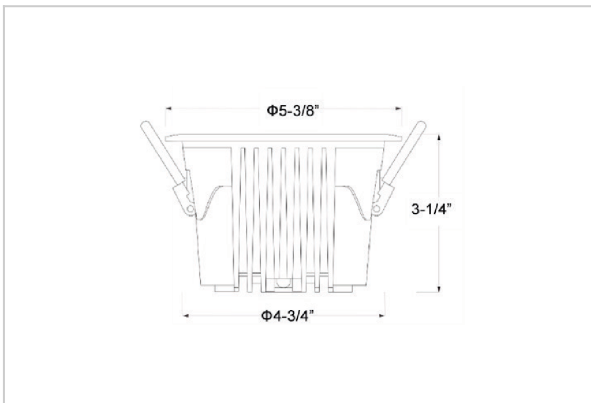

Ocul Down Lights

ITEM SKU#: 662187497075

Product Code : IK-ROCULDL-20W-27K-WH-90C-24D

Voltage	100 - 277 V AC, 50-60 Hz
Lumen Output	2400lm
Power	20W
Efficacy	140lm/w
CCT	2700K
CRI	>90
Beam Angle	24°
Light Distribution	Medium
LED Type	COB
LED Light Source	Osram SOLERIQ S 19
Start Time	Instant
Driver	Stand Alone (included)
Operating Position	Non - Swiveling Type
Dimming	On-Off / Triac / 0-10 V
Construction	Round
Mounting Type	Recessed
Heads	Single Head
Body Material	Aluminium Die cast
Finish	White
Height	3-1/4"
Diameter	5-3/8"
Cut Out	4-3/4"
Optics	Darklight Technology Black, Silver
Application Area	Classroom, Meeting Room, Office, Club, Home

Beam Spread (Options)

Spot 15°		Medium 24°		Flood 36°		Wide Flood 60°	
ft	Ø	ft	Ø	ft	Ø	ft	Ø
3.0	0.72	3.0	1.41	3.0	2.03	3.0	3.15
9.0	2.15	9.0	4.22	9.0	6.09	9.0	9.45
15.0	3.58	15.0	7.04	15.0	10.15	15.0	15.75

Ocul, a round shaped LED downlight made of aluminum die cast with high quality powder coated luminaire housing and optimum heat sink. Specular reflector & power grid /global connectors available with isolated LED Driver using Ultra bright OSRAM COB.