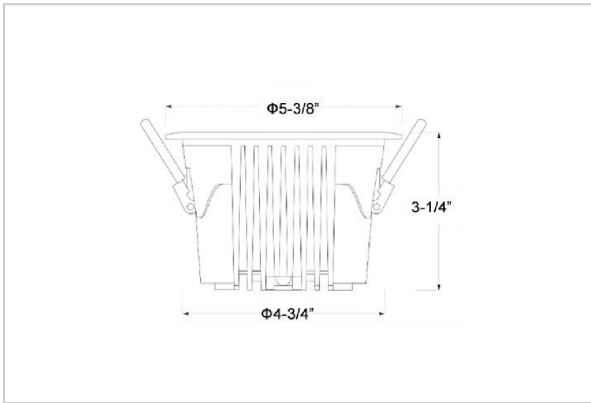

## Product Code : IK-ROCULDL-20W-35K-WH-90C-15D

Voltage	100 - 277 V AC, 50-60 Hz
Lumen Output	2660lm
Power	20W
Efficacy	140lm/w
CCT	3500K
CRI	>90
Beam Angle	15°
Light Distribution	Spot
LED Type	COB
LED Light Source	Osram SOLERIQ S 19
Start Time	Instant
Driver	Stand Alone (included)
Operating Position	Non - Swiveling Type
Dimming	On-Off / Triac / 0-10 V
Construction	Round
Mounting Type	Recessed
Heads	Single Head
Body Material	Aluminium Die cast
Finish	White
Height	3-1/4"
Diameter	5-3/8"
Cut Out	4-3/4"
Optics	Darklight Technology Black, Silver
Application Area	Classroom, Meeting Room, Office, Club, Home

### Beam Spread (Options)

Spot 15°		Medium 24°		Flood 36°		Wide Flood 60°	
ft	Ø	ft	Ø	ft	Ø	ft	Ø
3.0	0.72	3.0	1.41	3.0	2.03	3.0	3.15
9.0	2.15	9.0	4.22	9.0	6.09	9.0	9.45
15.0	3.58	15.0	7.04	15.0	10.15	15.0	15.75