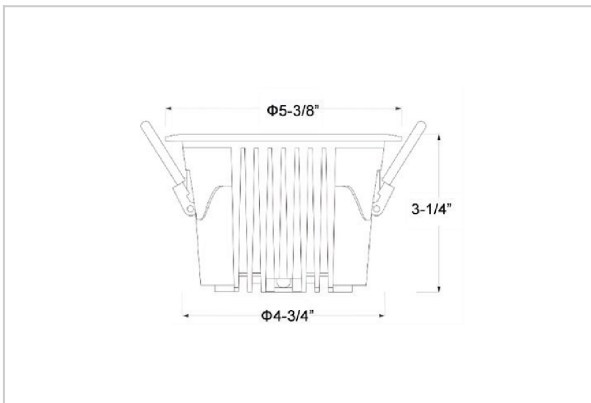

Ocul Down Lights

ITEM SKU#: 662187497044

Product Code : IK-ROCULDL-20W-30K-WH-90C-15D

Voltage	100 - 277 V AC, 50-60 Hz
Lumen Output	2527lm
Power	20W
Efficacy	140lm/w
CCT	3000K
CRI	>90
Beam Angle	15°
Light Distribution	Spot
LED Type	COB
LED Light Source	Osram SOLERIQ S 19
Start Time	Instant
Driver	Stand Alone (included)
Operating Position	Non - Swiveling Type
Dimming	On-Off / Triac / 0-10 V
Construction	Round
Mounting Type	Recessed
Heads	Single Head
Body Material	Aluminium Die cast
Finish	White
Height	3-1/4"
Diameter	5-3/8"
Cut Out	4-3/4"
Optics	Darklight Technology Black, Silver
Application Area	Classroom, Meeting Room, Office, Club, Home

Beam Spread (Options)

Spot 15°		Medium 24°		Flood 36°		Wide Flood 60°	
ft	Ø	ft	Ø	ft	Ø	ft	Ø
3.0	0.72	3.0	1.41	3.0	2.03	3.0	3.15
9.0	2.15	9.0	4.22	9.0	6.09	9.0	9.45
15.0	3.58	15.0	7.04	15.0	10.15	15.0	15.75

Ocul, a round shaped LED downlight made of aluminum die cast with high quality powder coated luminaire housing and optimum heat sink. Specular reflector & power grid /global connectors available with isolated LED Driver using Ultra bright OSRAM COB.