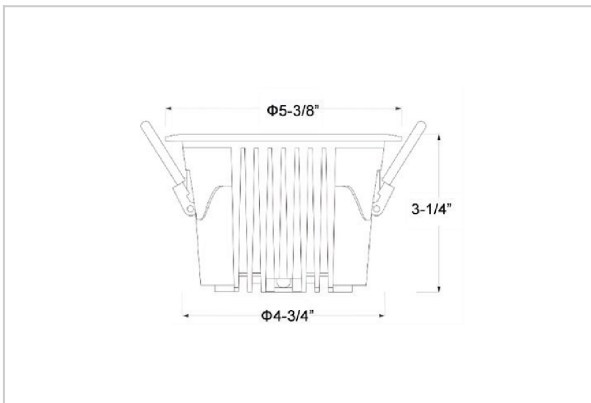

Ocul Down Lights

ITEM SKU#: 662187497037

Product Code : IK-ROCULDL-20W-27K-WH-90C-15D

Voltage	100 - 277 V AC, 50-60 Hz
Lumen Output	2400lm
Power	20W
Efficacy	140lm/w
CCT	2700K
CRI	>90
Beam Angle	15°
Light Distribution	Spot
LED Type	COB
LED Light Source	Osram SOLERIQ S 19
Start Time	Instant
Driver	Stand Alone (included)
Operating Position	Non - Swiveling Type
Dimming	On-Off / Triac / 0-10 V
Construction	Round
Mounting Type	Recessed
Heads	Single Head
Body Material	Aluminium Die cast
Finish	White
Height	3-1/4"
Diameter	5-3/8"
Cut Out	4-3/4"
Optics	Darklight Technology Black, Silver
Application Area	Classroom, Meeting Room, Office, Club, Home

Beam Spread (Options)

Spot 15°		Medium 24°		Flood 36°		Wide Flood 60°	
ft	Ø	ft	Ø	ft	Ø	ft	Ø
3.0	0.72	3.0	1.41	3.0	2.03	3.0	3.15
9.0	2.15	9.0	4.22	9.0	6.09	9.0	9.45
15.0	3.58	15.0	7.04	15.0	10.15	15.0	15.75

Ocul, a round shaped LED downlight made of aluminum die cast with high quality powder coated luminaire housing and optimum heat sink. Specular reflector & power grid /global connectors available with isolated LED Driver using Ultra bright OSRAM COB.