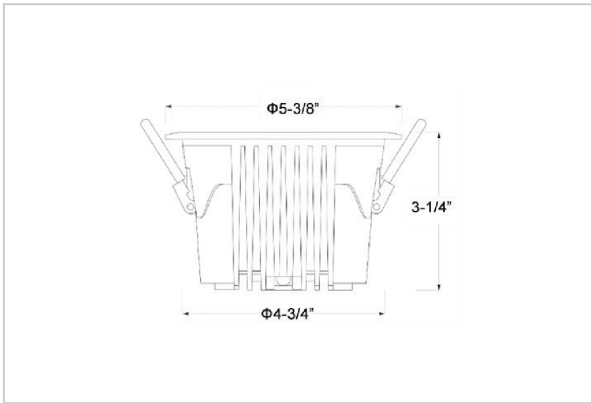

## Product Code : IK-ROCULDL-20W-27K-WH-90C-15D

Voltage	100 - 277 V AC, 50-60 Hz
Lumen Output	2400lm
Power	20W
Efficacy	140lm/w
CCT	2700K
CRI	>90
Beam Angle	15°
Light Distribution	Spot
LED Type	COB
LED Light Source	Osram SOLERIQ S 19
Start Time	Instant
Driver	Stand Alone (included)
Operating Position	Non - Swiveling Type
Dimming	On-Off / Triac / 0-10 V
Construction	Round
Mounting Type	Recessed
Heads	Single Head
Body Material	Aluminium Die cast
Finish	White
Height	3-1/4"
Diameter	5-3/8"
Cut Out	4-3/4"
Optics	Darklight Technology Black, Silver
Application Area	Classroom, Meeting Room, Office, Club, Home

### Beam Spread (Options)

Spot 15°		Medium 24°		Flood 36°		Wide Flood 60°	
ft	Ø	ft	Ø	ft	Ø	ft	Ø
3.0	0.72	3.0	1.41	3.0	2.03	3.0	3.15
9.0	2.15	9.0	4.22	9.0	6.09	9.0	9.45
15.0	3.58	15.0	7.04	15.0	10.15	15.0	15.75