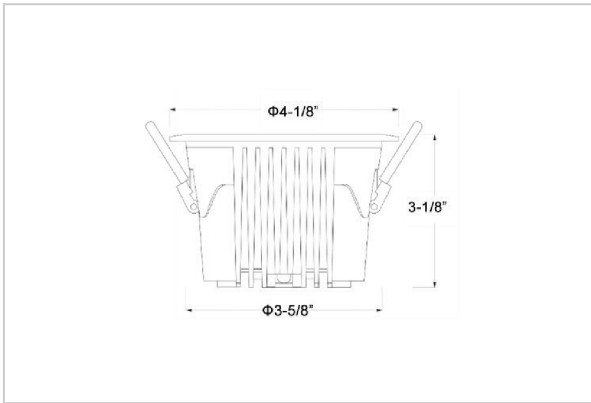

## Product Code : IK-ROCULDL-15W-40K-WH-90C-60D

Voltage	100 - 277 V AC, 50-60 Hz
Lumen Output	2100lm
Power	15W
Efficacy	140lm/w
CCT	4000K
CRI	>90
Beam Angle	60°
Light Distribution	Wide flood
LED Type	COB
LED Light Source	Osram SOLERIQ S 19
Start Time	Instant
Driver	Stand Alone (included)
Operating Position	Non - Swiveling Type
Dimming	On-Off / Triac / 0-10 V
Construction	Round
Mounting Type	Recessed
Heads	Single Head
Body Material	Aluminium Die cast
Finish	White
Height	3-1/8"
Diameter	4-1/8"
Cut Out	3-5/8"
Optics	Darklight Technology Black, Silver
Application Area	Classroom, Meeting Room, Office, Club, Home

### Beam Spread (Options)

Spot 15°		Medium 24°		Flood 36°		Wide Flood 60°	
ft	Ø	ft	Ø	ft	Ø	ft	Ø
3.0	0.72	3.0	1.41	3.0	2.03	3.0	3.15
9.0	2.15	9.0	4.22	9.0	6.09	9.0	9.45
15.0	3.58	15.0	7.04	15.0	10.15	15.0	15.75