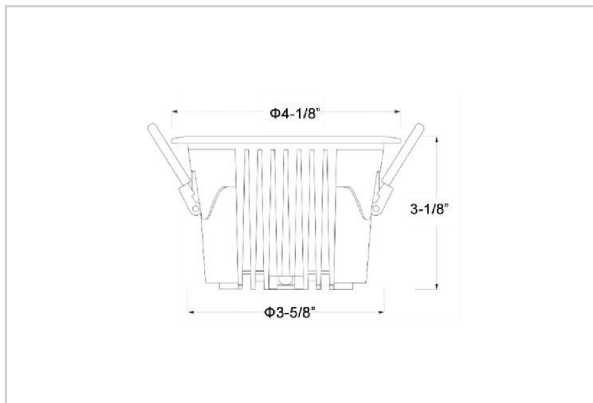

Ocul Down Lights

ITEM SKU#: 662187497013

Product Code : IK-ROCULDL-15W-35K-WH-90C-60D

Voltage	100 - 277 V AC, 50-60 Hz
Lumen Output	2000lm
Power	15W
Efficacy	140lm/w
CCT	3500K
CRI	>90
Beam Angle	60°
Light Distribution	Wide flood
LED Type	COB
LED Light Source	Osram SOLERIQ S 19
Start Time	Instant
Driver	Stand Alone (included)
Operating Position	Non - Swiveling Type
Dimming	On-Off / Triac / 0-10 V
Construction	Round
Mounting Type	Recessed
Heads	Single Head
Body Material	Aluminium Die cast
Finish	White
Height	3-1/8"
Diameter	4-1/8"
Cut Out	3-5/8"
Optics	Darklight Technology Black, Silver
Application Area	Classroom, Meeting Room, Office, Club, Home

Beam Spread (Options)

Spot 15°		Medium 24°		Flood 36°		Wide Flood 60°	
ft	Ø	ft	Ø	ft	Ø	ft	Ø
3.0	0.72	3.0	1.41	3.0	2.03	3.0	3.15
9.0	2.15	9.0	4.22	9.0	6.09	9.0	9.45
15.0	3.58	15.0	7.04	15.0	10.15	15.0	15.75

Ocul, a round shaped LED downlight made of aluminum die cast with high quality powder coated luminaire housing and optimum heat sink. Specular reflector & power grid /global connectors available with isolated LED Driver using Ultra bright OSRAM COB.