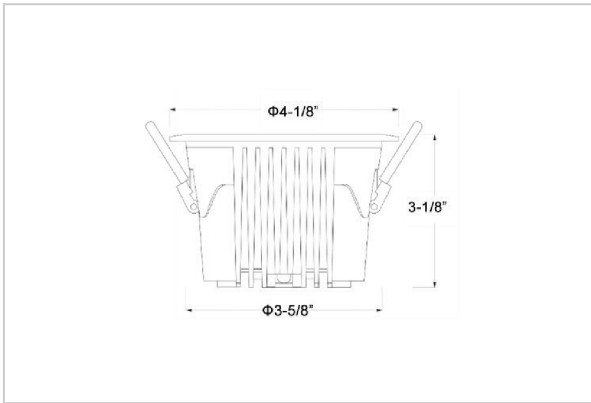

Ocul Down Lights

ITEM SKU#: 662187496993

Product Code : IK-ROCULDL-15W-27K-WH-90C-60D

Voltage	100 - 277 V AC, 50-60 Hz
Lumen Output	1800lm
Power	15W
Efficacy	140lm/w
CCT	2700K
CRI	>90
Beam Angle	60°
Light Distribution	Wide flood
LED Type	COB
LED Light Source	Osram SOLERIQ S 19
Start Time	Instant
Driver	Stand Alone (included)
Operating Position	Non - Swiveling Type
Dimming	On-Off / Triac / 0-10 V
Construction	Round
Mounting Type	Recessed
Heads	Single Head
Body Material	Aluminium Die cast
Finish	White
Height	3-1/8"
Diameter	4-1/8"
Cut Out	3-5/8"
Optics	Darklight Technology Black, Silver
Application Area	Classroom, Meeting Room, Office, Club, Home

Beam Spread (Options)

Spot 15°		Medium 24°		Flood 36°		Wide Flood 60°	
ft	Ø	ft	Ø	ft	Ø	ft	Ø
3.0	0.72	3.0	1.41	3.0	2.03	3.0	3.15
9.0	2.15	9.0	4.22	9.0	6.09	9.0	9.45
15.0	3.58	15.0	7.04	15.0	10.15	15.0	15.75

Ocul, a round shaped LED downlight made of aluminum die cast with high quality powder coated luminaire housing and optimum heat sink. Specular reflector & power grid /global connectors available with isolated LED Driver using Ultra bright OSRAM COB.