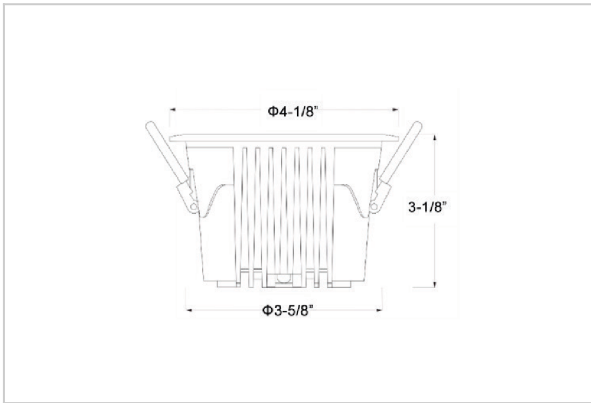

Ocul Down Lights

ITEM SKU#: 662187496986

Product Code : IK-ROCULDL-15W-40K-WH-90C-36D

Voltage	100 - 277 V AC, 50-60 Hz
Lumen Output	2100lm
Power	15W
Efficacy	140lm/w
CCT	4000K
CRI	>90
Beam Angle	36°
Light Distribution	Flood
LED Type	COB
LED Light Source	Osram SOLERIQ S 19
Start Time	Instant
Driver	Stand Alone (included)
Operating Position	Non - Swiveling Type
Dimming	On-Off / Triac / 0-10 V
Construction	Round
Mounting Type	Recessed
Heads	Single Head
Body Material	Aluminium Die cast
Finish	White
Height	3-1/8"
Diameter	4-1/8"
Cut Out	3-5/8"
Optics	Darklight Technology Black, Silver
Application Area	Classroom, Meeting Room, Office, Club, Home

Beam Spread (Options)

Spot 15°		Medium 24°		Flood 36°		Wide Flood 60°	
ft	Ø	ft	Ø	ft	Ø	ft	Ø
3.0	0.72	3.0	1.41	3.0	2.03	3.0	3.15
9.0	2.15	9.0	4.22	9.0	6.09	9.0	9.45
15.0	3.58	15.0	7.04	15.0	10.15	15.0	15.75

Ocul, a round shaped LED downlight made of aluminum die cast with high quality powder coated luminaire housing and optimum heat sink. Specular reflector & power grid /global connectors available with isolated LED Driver using Ultra bright OSRAM COB.