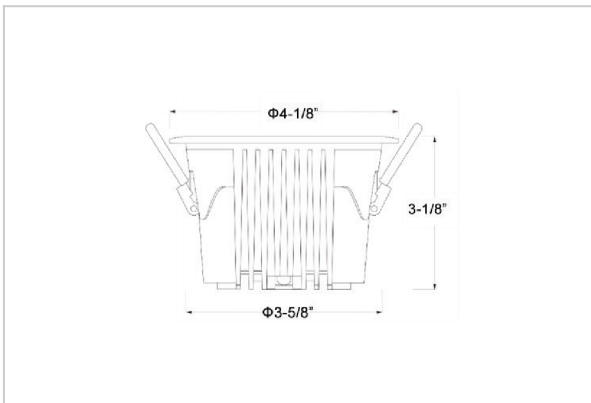

Ocul Down Lights

ITEM SKU#: 662187496986

Product Code : IK-ROCULDL-15W-40K-WH-90C-36D

Voltage	100 - 277 V AC, 50-60 Hz
Lumen Output	2100lm
Power	15W
Efficacy	140lm/w
CCT	4000K
CRI	>90
Beam Angle	36°
Light Distribution	Flood
LED Type	COB
LED Light Source	Osram SOLERIQ S 19
Start Time	Instant
Driver	Stand Alone (included)
Operating Position	Non - Swiveling Type
Dimming	On-Off / Triac / 0-10 V
Construction	Round
Mounting Type	Recessed
Heads	Single Head
Body Material	Aluminium Die cast
Finish	White
Height	3-1/8"
Diameter	4-1/8"
Cut Out	3-5/8"
Optics	Darklight Technology Black, Silver
Application Area	Classroom, Meeting Room, Office, Club, Home

Beam Spread (Options)

Spot 15°		Medium 24°		Flood 36°		Wide Flood 60°	
ft	Ø	ft	Ø	ft	Ø	ft	Ø
3.0	0.72	3.0	1.41	3.0	2.03	3.0	3.15
9.0	2.15	9.0	4.22	9.0	6.09	9.0	9.45
15.0	3.58	15.0	7.04	15.0	10.15	15.0	15.75

Ocul, a round shaped LED downlight made of aluminum die cast with high quality powder coated luminaire housing and optimum heat sink. Specular reflector & power grid /global connectors available with isolated LED Driver using Ultra bright OSRAM COB.