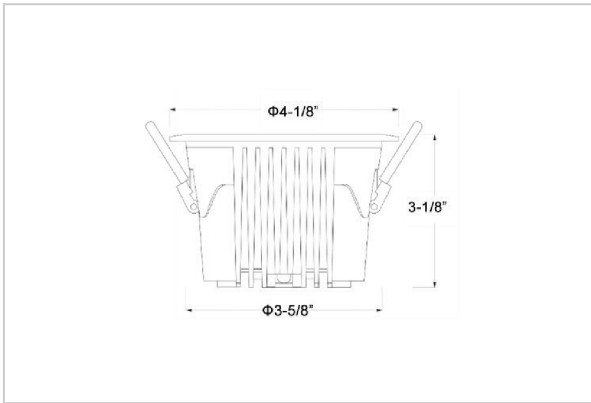

Ocul Down Lights

ITEM SKU#: 662187496979

Product Code : IK-ROCULDL-15W-35K-WH-90C-36D

Voltage	100 - 277 V AC, 50-60 Hz
Lumen Output	2000lm
Power	15W
Efficacy	140lm/w
CCT	3500K
CRI	>90
Beam Angle	36°
Light Distribution	Flood
LED Type	COB
LED Light Source	Osram SOLERIQ S 19
Start Time	Instant
Driver	Stand Alone (included)
Operating Position	Non - Swiveling Type
Dimming	On-Off / Triac / 0-10 V
Construction	Round
Mounting Type	Recessed
Heads	Single Head
Body Material	Aluminium Die cast
Finish	White
Height	3-1/8"
Diameter	4-1/8"
Cut Out	3-5/8"
Optics	Darklight Technology Black, Silver
Application Area	Classroom, Meeting Room, Office, Club, Home

Beam Spread (Options)

Spot 15°		Medium 24°		Flood 36°		Wide Flood 60°	
ft	Ø	ft	Ø	ft	Ø	ft	Ø
3.0	0.72	3.0	1.41	3.0	2.03	3.0	3.15
9.0	2.15	9.0	4.22	9.0	6.09	9.0	9.45
15.0	3.58	15.0	7.04	15.0	10.15	15.0	15.75

Ocul, a round shaped LED downlight made of aluminum die cast with high quality powder coated luminaire housing and optimum heat sink. Specular reflector & power grid /global connectors available with isolated LED Driver using Ultra bright OSRAM COB.