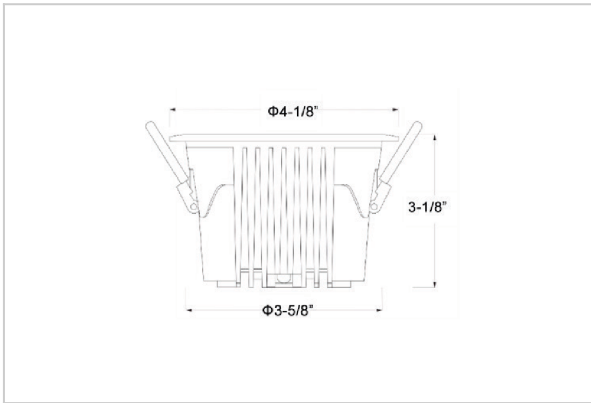

Ocul Down Lights

ITEM SKU#: 662187496979

Product Code : IK-ROCULDL-15W-35K-WH-90C-36D

Voltage	100 - 277 V AC, 50-60 Hz
Lumen Output	2000lm
Power	15W
Efficacy	140lm/w
CCT	3500K
CRI	>90
Beam Angle	36°
Light Distribution	Flood
LED Type	COB
LED Light Source	Osram SOLERIQ S 19
Start Time	Instant
Driver	Stand Alone (included)
Operating Position	Non - Swiveling Type
Dimming	On-Off / Triac / 0-10 V
Construction	Round
Mounting Type	Recessed
Heads	Single Head
Body Material	Aluminium Die cast
Finish	White
Height	3-1/8"
Diameter	4-1/8"
Cut Out	3-5/8"
Optics	Darklight Technology Black, Silver
Application Area	Classroom, Meeting Room, Office, Club, Home

Beam Spread (Options)

Spot	15°	Medium	24°	Flood	36°	Wide Flood	60°
ft	Ø	ft	Ø	ft	Ø	ft	Ø
3.0	0.72	3.0	1.41	3.0	2.03	3.0	3.15
9.0	2.15	9.0	4.22	9.0	6.09	9.0	9.45
15.0	3.58	15.0	7.04	15.0	10.15	15.0	15.75

Ocul, a round shaped LED downlight made of aluminum die cast with high quality powder coated luminaire housing and optimum heat sink. Specular reflector & power grid /global connectors available with isolated LED Driver using Ultra bright OSRAM COB.