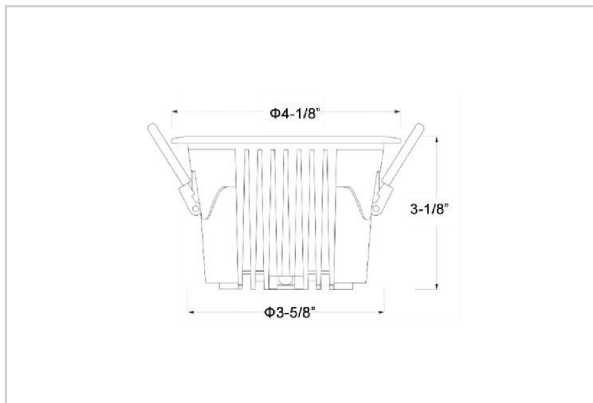

Ocul Down Lights

ITEM SKU#: 662187496955

Product Code : IK-ROCULDL-15W-27K-WH-90C-36D

Voltage	100 - 277 V AC, 50-60 Hz
Lumen Output	1800lm
Power	15W
Efficacy	140lm/w
CCT	2700K
CRI	>90
Beam Angle	36°
Light Distribution	Flood
LED Type	COB
LED Light Source	Osram SOLERIQ S 19
Start Time	Instant
Driver	Stand Alone (included)
Operating Position	Non - Swiveling Type
Dimming	On-Off / Triac / 0-10 V
Construction	Round
Mounting Type	Recessed
Heads	Single Head
Body Material	Aluminium Die cast
Finish	White
Height	3-1/8"
Diameter	4-1/8"
Cut Out	3-5/8"
Optics	Darklight Technology Black, Silver
Application Area	Classroom, Meeting Room, Office, Club, Home

Beam Spread (Options)

Spot 15°		Medium 24°		Flood 36°		Wide Flood 60°	
ft	Ø	ft	Ø	ft	Ø	ft	Ø
3.0	0.72	3.0	1.41	3.0	2.03	3.0	3.15
9.0	2.15	9.0	4.22	9.0	6.09	9.0	9.45
15.0	3.58	15.0	7.04	15.0	10.15	15.0	15.75

Ocul, a round shaped LED downlight made of aluminum die cast with high quality powder coated luminaire housing and optimum heat sink. Specular reflector & power grid /global connectors available with isolated LED Driver using Ultra bright OSRAM COB.