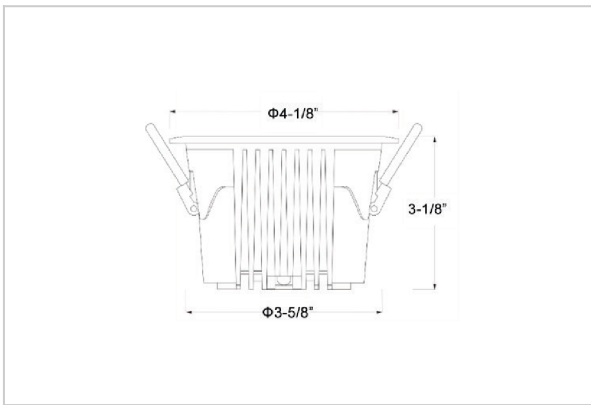

Ocul Down Lights

ITEM SKU#: 662187496948

Product Code : IK-ROCULDL-15W-40K-WH-90C-24D

Voltage	100 - 277 V AC, 50-60 Hz
Lumen Output	2100lm
Power	15W
Efficacy	140lm/w
CCT	4000K
CRI	>90
Beam Angle	24°
Light Distribution	Medium
LED Type	COB
LED Light Source	Osram SOLERIQ S 19
Start Time	Instant
Driver	Stand Alone (included)
Operating Position	Non - Swiveling Type
Dimming	On-Off / Triac / 0-10 V
Construction	Round
Mounting Type	Recessed
Heads	Single Head
Body Material	Aluminium Die cast
Finish	White
Height	3-1/8"
Diameter	4-1/8"
Cut Out	3-5/8"
Optics	Darklight Technology Black, Silver
Application Area	Classroom, Meeting Room, Office, Club, Home

Beam Spread (Options)

Spot 15°		Medium 24°		Flood 36°		Wide Flood 60°	
ft	Ø	ft	Ø	ft	Ø	ft	Ø
3.0	0.72	3.0	1.41	3.0	2.03	3.0	3.15
9.0	2.15	9.0	4.22	9.0	6.09	9.0	9.45
15.0	3.58	15.0	7.04	15.0	10.15	15.0	15.75

Ocul, a round shaped LED downlight made of aluminum die cast with high quality powder coated luminaire housing and optimum heat sink. Specular reflector & power grid /global connectors available with isolated LED Driver using Ultra bright OSRAM COB.