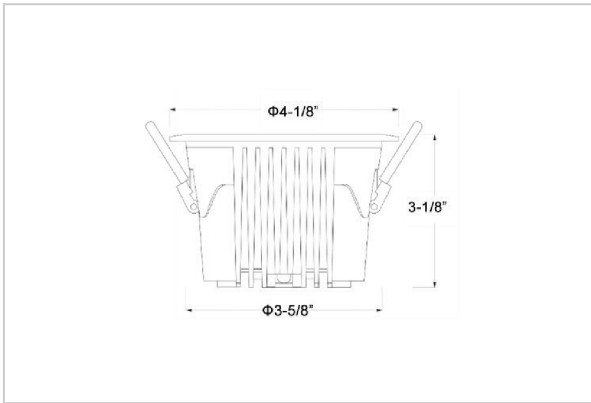

Ocul Down Lights

ITEM SKU#: 662187496931

Product Code : IK-ROCULDL-15W-35K-WH-90C-24D

Voltage	100 - 277 V AC, 50-60 Hz
Lumen Output	2000lm
Power	15W
Efficacy	140lm/w
CCT	3500K
CRI	>90
Beam Angle	24°
Light Distribution	Medium
LED Type	COB
LED Light Source	Osram SOLERIQ S 19
Start Time	Instant
Driver	Stand Alone (included)
Operating Position	Non - Swiveling Type
Dimming	On-Off / Triac / 0-10 V
Construction	Round
Mounting Type	Recessed
Heads	Single Head
Body Material	Aluminium Die cast
Finish	White
Height	3-1/8"
Diameter	4-1/8"
Cut Out	3-5/8"
Optics	Darklight Technology Black, Silver
Application Area	Classroom, Meeting Room, Office, Club, Home

Beam Spread (Options)

Spot 15°		Medium 24°		Flood 36°		Wide Flood 60°	
ft	Ø	ft	Ø	ft	Ø	ft	Ø
3.0	0.72	3.0	1.41	3.0	2.03	3.0	3.15
9.0	2.15	9.0	4.22	9.0	6.09	9.0	9.45
15.0	3.58	15.0	7.04	15.0	10.15	15.0	15.75

Ocul, a round shaped LED downlight made of aluminum die cast with high quality powder coated luminaire housing and optimum heat sink. Specular reflector & power grid /global connectors available with isolated LED Driver using Ultra bright OSRAM COB.