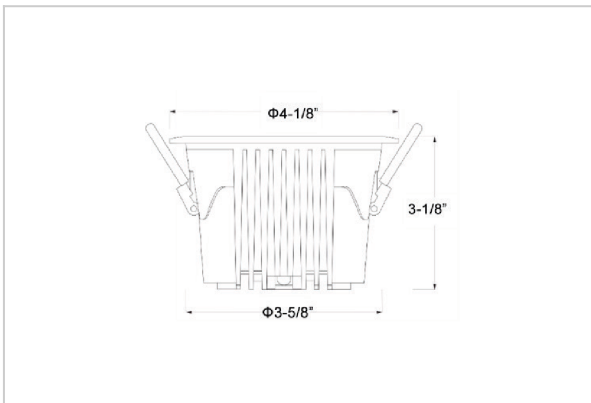

## Product Code : IK-ROCULDL-15W-30K-WH-90C-24D

|                    |   |
|--------------------|---|
| Voltage            | 100 - 277 V AC, 50-60 Hz                    |
| Lumen Output       | 1895lm                                      |
| Power              | 15W   |
| Efficacy           | 140lm/w                                     |
| CCT                | 3000K                                       |
| CRI                | >90   |
| Beam Angle         | 24°   |
| Light Distribution | Medium                                      |
| LED Type           | COB   |
| LED Light Source   | Osram SOLERIQ S 19                          |
| Start Time         | Instant                                     |
| Driver             | Stand Alone (included)                      |
| Operating Position | Non - Swiveling Type                        |
| Dimming            | On-Off / Triac / 0-10 V                     |
| Construction       | Round                                       |
| Mounting Type      | Recessed                                    |
| Heads              | Single Head                                 |
| Body Material      | Aluminium Die cast                          |
| Finish             | White                                       |
| Height             | 3-1/8"                                      |
| Diameter           | 4-1/8"                                      |
| Cut Out            | 3-5/8"                                      |
| Optics             | Darklight Technology Black, Silver          |
| Application Area   | Classroom, Meeting Room, Office, Club, Home |