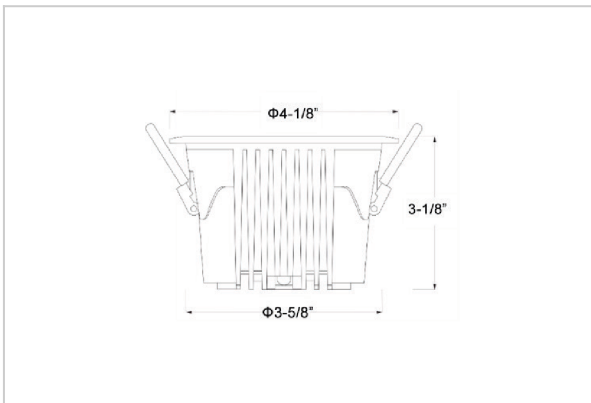

## Product Code : IK-ROCULDL-15W-30K-WH-90C-24D

Voltage	100 - 277 V AC, 50-60 Hz
Lumen Output	1895lm
Power	15W
Efficacy	140lm/w
CCT	3000K
CRI	>90
Beam Angle	24°
Light Distribution	Medium
LED Type	COB
LED Light Source	Osram SOLERIQ S 19
Start Time	Instant
Driver	Stand Alone (included)
Operating Position	Non - Swiveling Type
Dimming	On-Off / Triac / 0-10 V
Construction	Round
Mounting Type	Recessed
Heads	Single Head
Body Material	Aluminium Die cast
Finish	White
Height	3-1/8"
Diameter	4-1/8"
Cut Out	3-5/8"
Optics	Darklight Technology Black, Silver
Application Area	Classroom, Meeting Room, Office, Club, Home

### Beam Spread (Options)

Spot 15°		Medium 24°		Flood 36°		Wide Flood 60°	
ft	Ø	ft	Ø	ft	Ø	ft	Ø
3.0	0.72	3.0	1.41	3.0	2.03	3.0	3.15
9.0	2.15	9.0	4.22	9.0	6.09	9.0	9.45
15.0	3.58	15.0	7.04	15.0	10.15	15.0	15.75