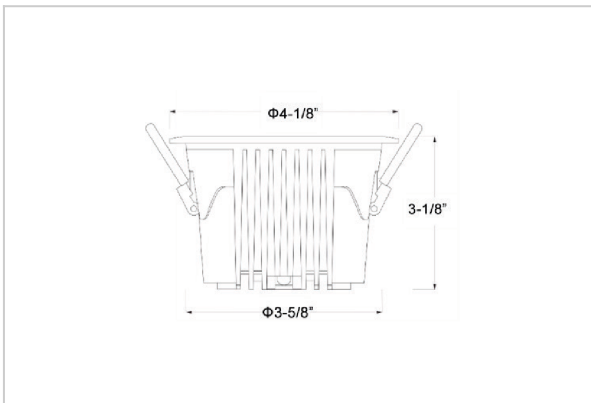

Ocul Down Lights

ITEM SKU#: 662187496924

Product Code : IK-ROCULDL-15W-30K-WH-90C-24D

Voltage	100 - 277 V AC, 50-60 Hz
Lumen Output	1895lm
Power	15W
Efficacy	140lm/w
CCT	3000K
CRI	>90
Beam Angle	24°
Light Distribution	Medium
LED Type	COB
LED Light Source	Osram SOLERIQ S 19
Start Time	Instant
Driver	Stand Alone (included)
Operating Position	Non - Swiveling Type
Dimming	On-Off / Triac / 0-10 V
Construction	Round
Mounting Type	Recessed
Heads	Single Head
Body Material	Aluminium Die cast
Finish	White
Height	3-1/8"
Diameter	4-1/8"
Cut Out	3-5/8"
Optics	Darklight Technology Black, Silver
Application Area	Classroom, Meeting Room, Office, Club, Home

Beam Spread (Options)

Spot 15°		Medium 24°		Flood 36°		Wide Flood 60°	
ft	Ø	ft	Ø	ft	Ø	ft	Ø
3.0	0.72	3.0	1.41	3.0	2.03	3.0	3.15
9.0	2.15	9.0	4.22	9.0	6.09	9.0	9.45
15.0	3.58	15.0	7.04	15.0	10.15	15.0	15.75

Ocul, a round shaped LED downlight made of aluminum die cast with high quality powder coated luminaire housing and optimum heat sink. Specular reflector & power grid /global connectors available with isolated LED Driver using Ultra bright OSRAM COB.