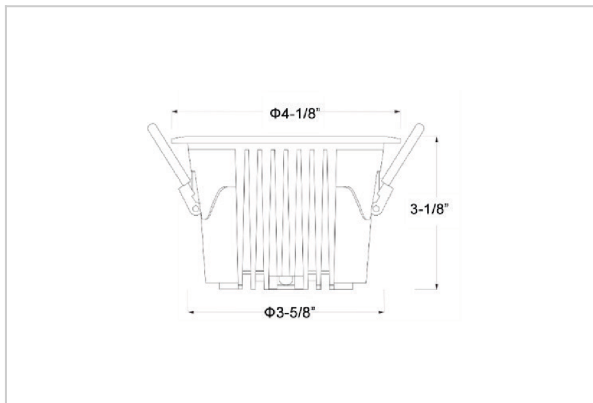

Ocul Down Lights

ITEM SKU#: 662187496917

Product Code : IK-ROCULDL-15W-27K-WH-90C-24D

Voltage	100 - 277 V AC, 50-60 Hz
Lumen Output	1800lm
Power	15W
Efficacy	140lm/w
CCT	2700K
CRI	>90
Beam Angle	24°
Light Distribution	Medium
LED Type	COB
LED Light Source	Osram SOLERIQ S 19
Start Time	Instant
Driver	Stand Alone (included)
Operating Position	Non - Swiveling Type
Dimming	On-Off / Triac / 0-10 V
Construction	Round
Mounting Type	Recessed
Heads	Single Head
Body Material	Aluminium Die cast
Finish	White
Height	3-1/8"
Diameter	4-1/8"
Cut Out	3-5/8"
Optics	Darklight Technology Black, Silver
Application Area	Classroom, Meeting Room, Office, Club, Home

Beam Spread (Options)

Spot 15°		Medium 24°		Flood 36°		Wide Flood 60°	
ft	Ø	ft	Ø	ft	Ø	ft	Ø
3.0	0.72	3.0	1.41	3.0	2.03	3.0	3.15
9.0	2.15	9.0	4.22	9.0	6.09	9.0	9.45
15.0	3.58	15.0	7.04	15.0	10.15	15.0	15.75

Ocul, a round shaped LED downlight made of aluminum die cast with high quality powder coated luminaire housing and optimum heat sink. Specular reflector & power grid /global connectors available with isolated LED Driver using Ultra bright OSRAM COB.