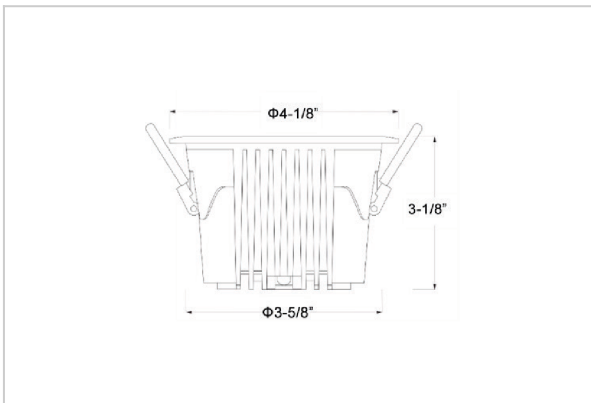

Ocul Down Lights

ITEM SKU#: 662187496917

Product Code : IK-ROCULDL-15W-27K-WH-90C-24D

Voltage	100 - 277 V AC, 50-60 Hz
Lumen Output	1800lm
Power	15W
Efficacy	140lm/w
CCT	2700K
CRI	>90
Beam Angle	24°
Light Distribution	Medium
LED Type	COB
LED Light Source	Osram SOLERIQ S 19
Start Time	Instant
Driver	Stand Alone (included)
Operating Position	Non - Swiveling Type
Dimming	On-Off / Triac / 0-10 V
Construction	Round
Mounting Type	Recessed
Heads	Single Head
Body Material	Aluminium Die cast
Finish	White
Height	3-1/8"
Diameter	4-1/8"
Cut Out	3-5/8"
Optics	Darklight Technology Black, Silver
Application Area	Classroom, Meeting Room, Office, Club, Home

Beam Spread (Options)

Spot 15°		Medium 24°		Flood 36°		Wide Flood 60°	
ft	Ø	ft	Ø	ft	Ø	ft	Ø
3.0	0.72	3.0	1.41	3.0	2.03	3.0	3.15
9.0	2.15	9.0	4.22	9.0	6.09	9.0	9.45
15.0	3.58	15.0	7.04	15.0	10.15	15.0	15.75

Ocul, a round shaped LED downlight made of aluminum die cast with high quality powder coated luminaire housing and optimum heat sink. Specular reflector & power grid /global connectors available with isolated LED Driver using Ultra bright OSRAM COB.