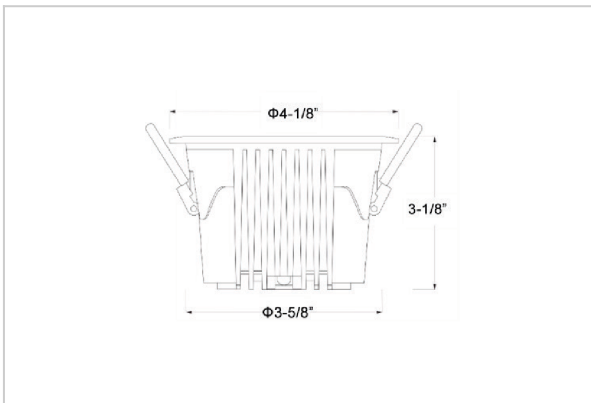

Ocul Down Lights

ITEM SKU#: 662187496900

Product Code : IK-ROCULDL-15W-40K-WH-90C-15D

Voltage	100 - 277 V AC, 50-60 Hz
Lumen Output	2100lm
Power	15W
Efficacy	140lm/w
CCT	4000K
CRI	>90
Beam Angle	15°
Light Distribution	Spot
LED Type	COB
LED Light Source	Osram SOLERIQ S 19
Start Time	Instant
Driver	Stand Alone (included)
Operating Position	Non - Swiveling Type
Dimming	On-Off / Triac / 0-10 V
Construction	Round
Mounting Type	Recessed
Heads	Single Head
Body Material	Aluminium Die cast
Finish	White
Height	3-1/8"
Diameter	4-1/8"
Cut Out	3-5/8"
Optics	Darklight Technology Black, Silver
Application Area	Classroom, Meeting Room, Office, Club, Home

Beam Spread (Options)

Spot 15°		Medium 24°		Flood 36°		Wide Flood 60°	
ft	Ø	ft	Ø	ft	Ø	ft	Ø
3.0	0.72	3.0	1.41	3.0	2.03	3.0	3.15
9.0	2.15	9.0	4.22	9.0	6.09	9.0	9.45
15.0	3.58	15.0	7.04	15.0	10.15	15.0	15.75

Ocul, a round shaped LED downlight made of aluminum die cast with high quality powder coated luminaire housing and optimum heat sink. Specular reflector & power grid /global connectors available with isolated LED Driver using Ultra bright OSRAM COB.