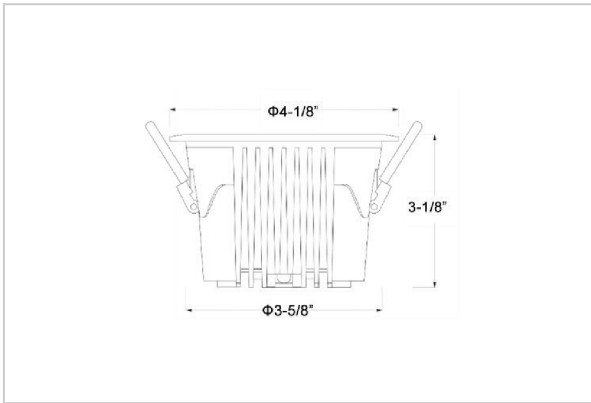

Ocul Down Lights

ITEM SKU#: 662187496894

Product Code : IK-ROCULDL-15W-35K-WH-90C-15D

Voltage	100 - 277 V AC, 50-60 Hz
Lumen Output	2000lm
Power	15W
Efficacy	140lm/w
CCT	3500K
CRI	>90
Beam Angle	15°
Light Distribution	Spot
LED Type	COB
LED Light Source	Osram SOLERIQ S 19
Start Time	Instant
Driver	Stand Alone (included)
Operating Position	Non - Swiveling Type
Dimming	On-Off / Triac / 0-10 V
Construction	Round
Mounting Type	Recessed
Heads	Single Head
Body Material	Aluminium Die cast
Finish	White
Height	3-1/8"
Diameter	4-1/8"
Cut Out	3-5/8"
Optics	Darklight Technology Black, Silver
Application Area	Classroom, Meeting Room, Office, Club, Home

Beam Spread (Options)

Spot 15°		Medium 24°		Flood 36°		Wide Flood 60°	
ft	Ø	ft	Ø	ft	Ø	ft	Ø
3.0	0.72	3.0	1.41	3.0	2.03	3.0	3.15
9.0	2.15	9.0	4.22	9.0	6.09	9.0	9.45
15.0	3.58	15.0	7.04	15.0	10.15	15.0	15.75

Ocul, a round shaped LED downlight made of aluminum die cast with high quality powder coated luminaire housing and optimum heat sink. Specular reflector & power grid /global connectors available with isolated LED Driver using Ultra bright OSRAM COB.