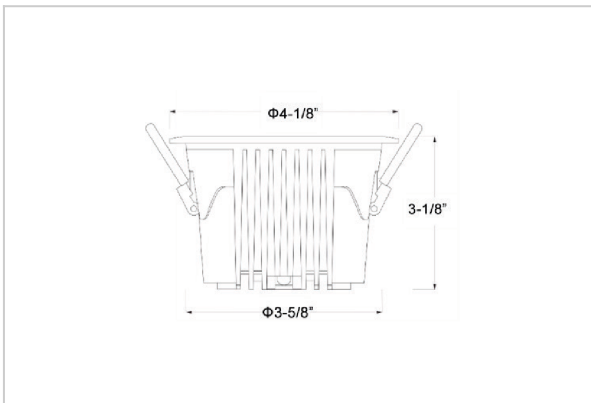

Ocul Down Lights

ITEM SKU#: 662187496894

Product Code : IK-ROCULDL-15W-35K-WH-90C-15D

Voltage	100 - 277 V AC, 50-60 Hz
Lumen Output	2000lm
Power	15W
Efficacy	140lm/w
CCT	3500K
CRI	>90
Beam Angle	15°
Light Distribution	Spot
LED Type	COB
LED Light Source	Osram SOLERIQ S 19
Start Time	Instant
Driver	Stand Alone (included)
Operating Position	Non - Swiveling Type
Dimming	On-Off / Triac / 0-10 V
Construction	Round
Mounting Type	Recessed
Heads	Single Head
Body Material	Aluminium Die cast
Finish	White
Height	3-1/8"
Diameter	4-1/8"
Cut Out	3-5/8"
Optics	Darklight Technology Black, Silver
Application Area	Classroom, Meeting Room, Office, Club, Home

Beam Spread (Options)

Spot 15°		Medium 24°		Flood 36°		Wide Flood 60°	
ft	Ø	ft	Ø	ft	Ø	ft	Ø
3.0	0.72	3.0	1.41	3.0	2.03	3.0	3.15
9.0	2.15	9.0	4.22	9.0	6.09	9.0	9.45
15.0	3.58	15.0	7.04	15.0	10.15	15.0	15.75

Ocul, a round shaped LED downlight made of aluminum die cast with high quality powder coated luminaire housing and optimum heat sink. Specular reflector & power grid /global connectors available with isolated LED Driver using Ultra bright OSRAM COB.