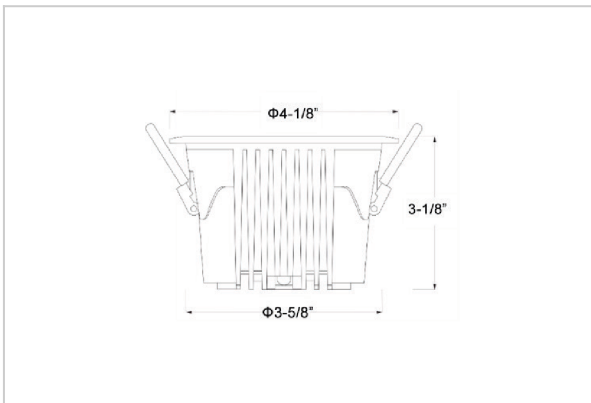

Ocul Down Lights

ITEM SKU#: 662187496870

Product Code : IK-ROCULDL-15W-27K-WH-90C-15D

Voltage	100 - 277 V AC, 50-60 Hz
Lumen Output	1800lm
Power	15W
Efficacy	140lm/w
CCT	2700K
CRI	>90
Beam Angle	15°
Light Distribution	Spot
LED Type	COB
LED Light Source	Osram SOLERIQ S 19
Start Time	Instant
Driver	Stand Alone (included)
Operating Position	Non - Swiveling Type
Dimming	On-Off / Triac / 0-10 V
Construction	Round
Mounting Type	Recessed
Heads	Single Head
Body Material	Aluminium Die cast
Finish	White
Height	3-1/8"
Diameter	4-1/8"
Cut Out	3-5/8"
Optics	Darklight Technology Black, Silver
Application Area	Classroom, Meeting Room, Office, Club, Home

Beam Spread (Options)

Spot 15°		Medium 24°		Flood 36°		Wide Flood 60°	
ft	Ø	ft	Ø	ft	Ø	ft	Ø
3.0	0.72	3.0	1.41	3.0	2.03	3.0	3.15
9.0	2.15	9.0	4.22	9.0	6.09	9.0	9.45
15.0	3.58	15.0	7.04	15.0	10.15	15.0	15.75

Ocul, a round shaped LED downlight made of aluminum die cast with high quality powder coated luminaire housing and optimum heat sink. Specular reflector & power grid /global connectors available with isolated LED Driver using Ultra bright OSRAM COB.