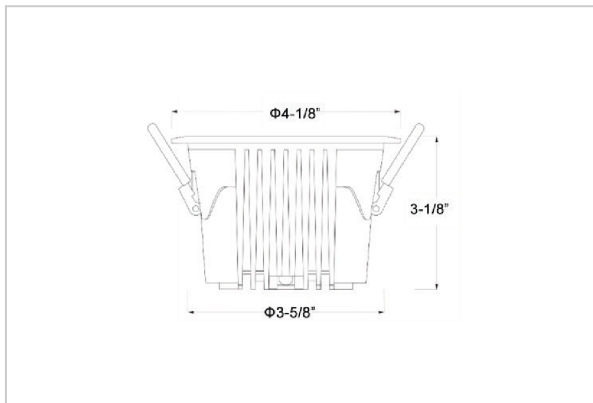

Ocul Down Lights

ITEM SKU#: 662187496870

Product Code : IK-ROCULDL-15W-27K-WH-90C-15D

Voltage	100 - 277 V AC, 50-60 Hz
Lumen Output	1800lm
Power	15W
Efficacy	140lm/w
CCT	2700K
CRI	>90
Beam Angle	15°
Light Distribution	Spot
LED Type	COB
LED Light Source	Osram SOLERIQ S 19
Start Time	Instant
Driver	Stand Alone (included)
Operating Position	Non - Swiveling Type
Dimming	On-Off / Triac / 0-10 V
Construction	Round
Mounting Type	Recessed
Heads	Single Head
Body Material	Aluminium Die cast
Finish	White
Height	3-1/8"
Diameter	4-1/8"
Cut Out	3-5/8"
Optics	Darklight Technology Black, Silver
Application Area	Classroom, Meeting Room, Office, Club, Home

Beam Spread (Options)

Spot 15°		Medium 24°		Flood 36°		Wide Flood 60°	
ft	Ø	ft	Ø	ft	Ø	ft	Ø
3.0	0.72	3.0	1.41	3.0	2.03	3.0	3.15
9.0	2.15	9.0	4.22	9.0	6.09	9.0	9.45
15.0	3.58	15.0	7.04	15.0	10.15	15.0	15.75

Ocul, a round shaped LED downlight made of aluminum die cast with high quality powder coated luminaire housing and optimum heat sink. Specular reflector & power grid /global connectors available with isolated LED Driver using Ultra bright OSRAM COB.