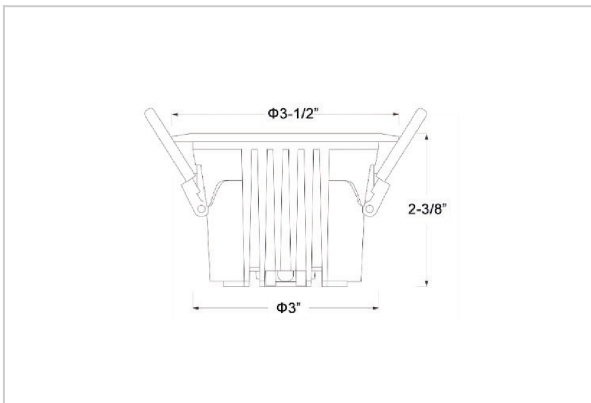

## Product Code : IK-ROCULDL-08W-35K-WH-90C-60D

Voltage	100 - 277 V AC, 50-60 Hz
Lumen Output	1330lm
Power	8W
Efficacy	140lm/w
CCT	3500K
CRI	>90
Beam Angle	60°
Light Distribution	Wide flood
LED Type	COB
LED Light Source	Osram SOLERIQ S 19
Start Time	Instant
Driver	Stand Alone (included)
Operating Position	Non - Swiveling Type
Dimming	On-Off / Triac / 0-10 V
Construction	Round
Mounting Type	Recessed
Heads	Single Head
Body Material	Aluminium Die cast
Finish	White
Height	2-3/8"
Diameter	3-1/2"
Cut Out	3"
Optics	Darklight Technology Black, Silver
Application Area	Classroom, Meeting Room, Office, Club, Home

### Beam Spread (Options)

Spot 15°		Medium 24°		Flood 36°		Wide Flood 60°	
ft	Ø	ft	Ø	ft	Ø	ft	Ø
3.0	0.72	3.0	1.41	3.0	2.03	3.0	3.15
9.0	2.15	9.0	4.22	9.0	6.09	9.0	9.45
15.0	3.58	15.0	7.04	15.0	10.15	15.0	15.75

Ocul, a round shaped LED downlight made of aluminum die cast with high quality powder coated luminaire housing and optimum heat sink. Specular reflector & power grid /global connectors available with isolated LED Driver using Ultra bright OSRAM COB.