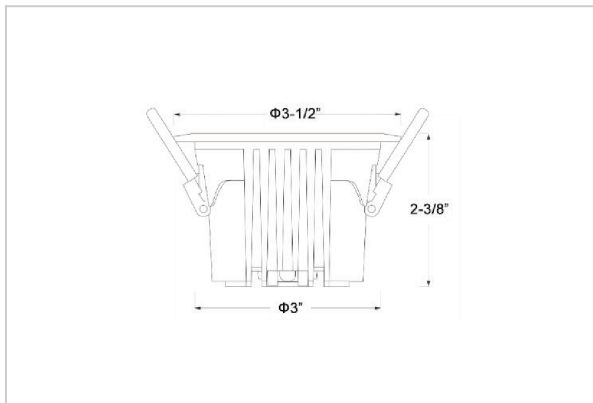

Ocul Down Lights

ITEM SKU#: 662187496849

Product Code : IK-ROCULDL-08W-35K-WH-90C-60D

Voltage	100 - 277 V AC, 50-60 Hz
Lumen Output	1330lm
Power	8W
Efficacy	140lm/w
CCT	3500K
CRI	>90
Beam Angle	60°
Light Distribution	Wide flood
LED Type	COB
LED Light Source	Osram SOLERIQ S 19
Start Time	Instant
Driver	Stand Alone (included)
Operating Position	Non - Swiveling Type
Dimming	On-Off / Triac / 0-10 V
Construction	Round
Mounting Type	Recessed
Heads	Single Head
Body Material	Aluminium Die cast
Finish	White
Height	2-3/8"
Diameter	3-1/2"
Cut Out	3"
Optics	Darklight Technology Black, Silver
Application Area	Classroom, Meeting Room, Office, Club, Home

Beam Spread (Options)

Spot 15°		Medium 24°		Flood 36°		Wide Flood 60°	
ft	Ø	ft	Ø	ft	Ø	ft	Ø
3.0	0.72	3.0	1.41	3.0	2.03	3.0	3.15
9.0	2.15	9.0	4.22	9.0	6.09	9.0	9.45
15.0	3.58	15.0	7.04	15.0	10.15	15.0	15.75

Ocul, a round shaped LED downlight made of aluminum die cast with high quality powder coated luminaire housing and optimum heat sink. Specular reflector & power grid /global connectors available with isolated LED Driver using Ultra bright OSRAM COB.