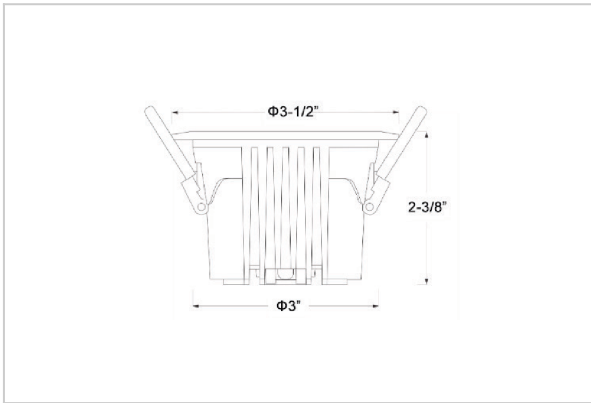

Ocul Down Lights

ITEM SKU#: 662187496832

Product Code : IK-ROCULDL-08W-30K-WH-90C-60D

Voltage	100 - 277 V AC, 50-60 Hz
Lumen Output	1264lm
Power	8W
Efficacy	140lm/w
CCT	3000K
CRI	>90
Beam Angle	60°
Light Distribution	Wide flood
LED Type	COB
LED Light Source	Osram SOLERIQ S 19
Start Time	Instant
Driver	Stand Alone (included)
Operating Position	Non - Swiveling Type
Dimming	On-Off / Triac / 0-10 V
Construction	Round
Mounting Type	Recessed
Heads	Single Head
Body Material	Aluminium Die cast
Finish	White
Height	2-3/8"
Diameter	3-1/2"
Cut Out	3"
Optics	Darklight Technology Black, Silver
Application Area	Classroom, Meeting Room, Office, Club, Home

Beam Spread (Options)

Spot 15°		Medium 24°		Flood 36°		Wide Flood 60°	
ft	Ø	ft	Ø	ft	Ø	ft	Ø
3.0	0.72	3.0	1.41	3.0	2.03	3.0	3.15
9.0	2.15	9.0	4.22	9.0	6.09	9.0	9.45
15.0	3.58	15.0	7.04	15.0	10.15	15.0	15.75

Ocul, a round shaped LED downlight made of aluminum die cast with high quality powder coated luminaire housing and optimum heat sink. Specular reflector & power grid /global connectors available with isolated LED Driver using Ultra bright OSRAM COB.