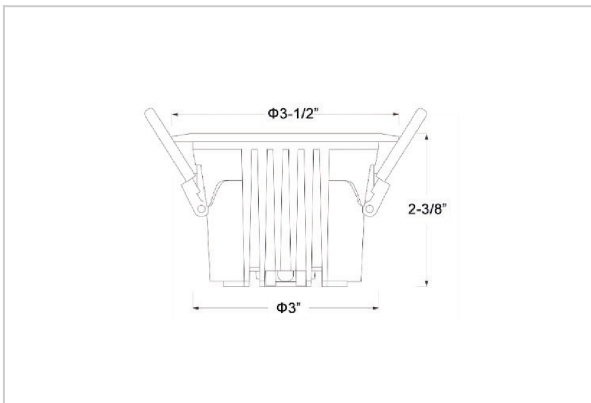

Ocul Down Lights

ITEM SKU#: 662187496832

Product Code : IK-ROCULDL-08W-30K-WH-90C-60D

Voltage	100 - 277 V AC, 50-60 Hz
Lumen Output	1264lm
Power	8W
Efficacy	140lm/w
CCT	3000K
CRI	>90
Beam Angle	60°
Light Distribution	Wide flood
LED Type	COB
LED Light Source	Osram SOLERIQ S 19
Start Time	Instant
Driver	Stand Alone (included)
Operating Position	Non - Swiveling Type
Dimming	On-Off / Triac / 0-10 V
Construction	Round
Mounting Type	Recessed
Heads	Single Head
Body Material	Aluminium Die cast
Finish	White
Height	2-3/8"
Diameter	3-1/2"
Cut Out	3"
Optics	Darklight Technology Black, Silver
Application Area	Classroom, Meeting Room, Office, Club, Home

Beam Spread (Options)

Spot 15°		Medium 24°		Flood 36°		Wide Flood 60°	
ft	Ø	ft	Ø	ft	Ø	ft	Ø
3.0	0.72	3.0	1.41	3.0	2.03	3.0	3.15
9.0	2.15	9.0	4.22	9.0	6.09	9.0	9.45
15.0	3.58	15.0	7.04	15.0	10.15	15.0	15.75

Ocul, a round shaped LED downlight made of aluminum die cast with high quality powder coated luminaire housing and optimum heat sink. Specular reflector & power grid /global connectors available with isolated LED Driver using Ultra bright OSRAM COB.