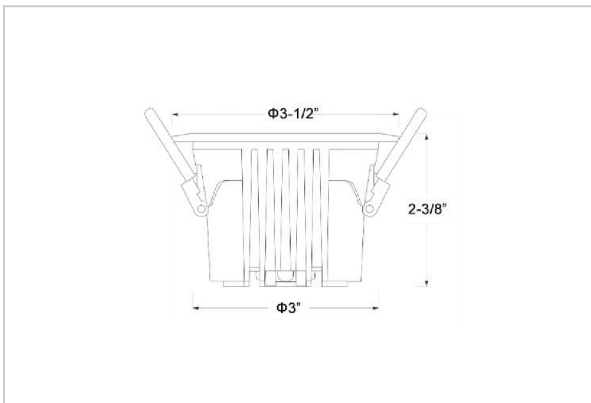

Ocul Down Lights

ITEM SKU#: 662187496801

Product Code : IK-ROCULDL-08W-35K-WH-90C-36D

Voltage	100 - 277 V AC, 50-60 Hz
Lumen Output	1330lm
Power	8W
Efficacy	140lm/w
CCT	3500K
CRI	>90
Beam Angle	36°
Light Distribution	Flood
LED Type	COB
LED Light Source	Osram SOLERIQ S 19
Start Time	Instant
Driver	Stand Alone (included)
Operating Position	Non - Swiveling Type
Dimming	On-Off / Triac / 0-10 V
Construction	Round
Mounting Type	Recessed
Heads	Single Head
Body Material	Aluminium Die cast
Finish	White
Height	2-3/8"
Diameter	3-1/2"
Cut Out	3"
Optics	Darklight Technology Black, Silver
Application Area	Classroom, Meeting Room, Office, Club, Home

Beam Spread (Options)

Spot 15°		Medium 24°		Flood 36°		Wide Flood 60°	
ft	Ø	ft	Ø	ft	Ø	ft	Ø
3.0	0.72	3.0	1.41	3.0	2.03	3.0	3.15
9.0	2.15	9.0	4.22	9.0	6.09	9.0	9.45
15.0	3.58	15.0	7.04	15.0	10.15	15.0	15.75

Ocul, a round shaped LED downlight made of aluminum die cast with high quality powder coated luminaire housing and optimum heat sink. Specular reflector & power grid /global connectors available with isolated LED Driver using Ultra bright OSRAM COB.