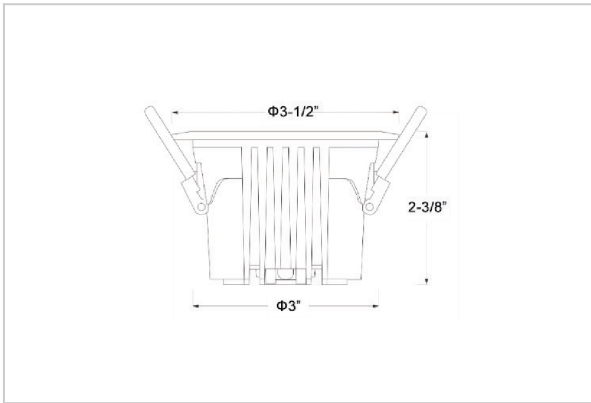

Ocul Down Lights

ITEM SKU#: 662187496801

Product Code : IK-ROCULDL-08W-35K-WH-90C-36D

Voltage	100 - 277 V AC, 50-60 Hz
Lumen Output	1330lm
Power	8W
Efficacy	140lm/w
CCT	3500K
CRI	>90
Beam Angle	36°
Light Distribution	Flood
LED Type	COB
LED Light Source	Osram SOLERIQ S 19
Start Time	Instant
Driver	Stand Alone (included)
Operating Position	Non - Swiveling Type
Dimming	On-Off / Triac / 0-10 V
Construction	Round
Mounting Type	Recessed
Heads	Single Head
Body Material	Aluminium Die cast
Finish	White
Height	2-3/8"
Diameter	3-1/2"
Cut Out	3"
Optics	Darklight Technology Black, Silver
Application Area	Classroom, Meeting Room, Office, Club, Home

Beam Spread (Options)

Spot 15°		Medium 24°		Flood 36°		Wide Flood 60°	
ft	Ø	ft	Ø	ft	Ø	ft	Ø
3.0	0.72	3.0	1.41	3.0	2.03	3.0	3.15
9.0	2.15	9.0	4.22	9.0	6.09	9.0	9.45
15.0	3.58	15.0	7.04	15.0	10.15	15.0	15.75

Ocul, a round shaped LED downlight made of aluminum die cast with high quality powder coated luminaire housing and optimum heat sink. Specular reflector & power grid /global connectors available with isolated LED Driver using Ultra bright OSRAM COB.