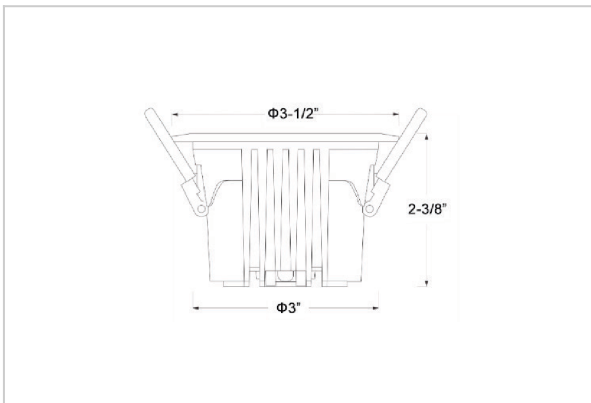

Ocul Down Lights

ITEM SKU#: 662187496788

Product Code : IK-ROCULDL-08W-27K-WH-90C-36D

| | |
|--------------------|---|
| Voltage | 100 - 277 V AC, 50-60 Hz |
| Lumen Output | 1200lm |
| Power | 8W |
| Efficacy | 140lm/w |
| CCT | 2700K |
| CRI | >90 |
| Beam Angle | 36° |
| Light Distribution | Flood |
| LED Type | COB |
| LED Light Source | Osram SOLERIQ S 19 |
| Start Time | Instant |
| Driver | Stand Alone (included) |
| Operating Position | Non - Swiveling Type |
| Dimming | On-Off / Triac / 0-10 V |
| Construction | Round |
| Mounting Type | Recessed |
| Heads | Single Head |
| Body Material | Aluminium Die cast |
| Finish | White |
| Height | 2-3/8" |
| Diameter | 3-1/2" |
| Cut Out | 3" |
| Optics | Darklight Technology Black, Silver |
| Application Area | Classroom, Meeting Room, Office, Club, Home |

Beam Spread (Options)

| Spot 15° | | Medium 24° | | Flood 36° | | Wide Flood 60° | |
|----------|------|------------|------|-----------|-------|----------------|-------|
| ft | Ø | ft | Ø | ft | Ø | ft | Ø |
| 3.0 | 0.72 | 3.0 | 1.41 | 3.0 | 2.03 | 3.0 | 3.15 |
| 9.0 | 2.15 | 9.0 | 4.22 | 9.0 | 6.09 | 9.0 | 9.45 |
| 15.0 | 3.58 | 15.0 | 7.04 | 15.0 | 10.15 | 15.0 | 15.75 |

Ocul, a round shaped LED downlight made of aluminum die cast with high quality powder coated luminaire housing and optimum heat sink. Specular reflector & power grid /global connectors available with isolated LED Driver using Ultra bright OSRAM COB.