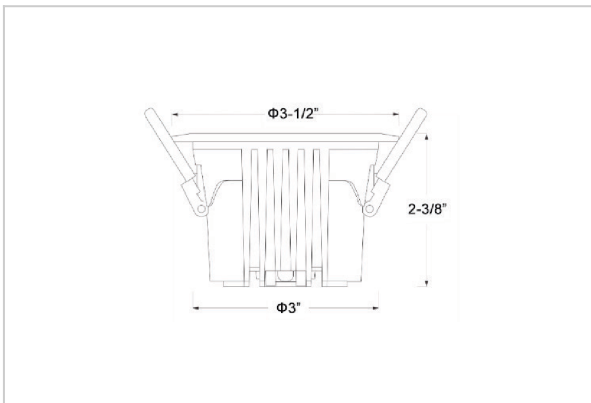

## Product Code : IK-ROCULDL-08W-27K-WH-90C-36D

Voltage	100 - 277 V AC, 50-60 Hz
Lumen Output	1200lm
Power	8W
Efficacy	140lm/w
CCT	2700K
CRI	>90
Beam Angle	36°
Light Distribution	Flood
LED Type	COB
LED Light Source	Osram SOLERIQ S 19
Start Time	Instant
Driver	Stand Alone (included)
Operating Position	Non - Swiveling Type
Dimming	On-Off / Triac / 0-10 V
Construction	Round
Mounting Type	Recessed
Heads	Single Head
Body Material	Aluminium Die cast
Finish	White
Height	2-3/8"
Diameter	3-1/2"
Cut Out	3"
Optics	Darklight Technology Black, Silver
Application Area	Classroom, Meeting Room, Office, Club, Home

### Beam Spread (Options)

Spot 15°		Medium 24°		Flood 36°		Wide Flood 60°	
ft	Ø	ft	Ø	ft	Ø	ft	Ø
3.0	0.72	3.0	1.41	3.0	2.03	3.0	3.15
9.0	2.15	9.0	4.22	9.0	6.09	9.0	9.45
15.0	3.58	15.0	7.04	15.0	10.15	15.0	15.75

Ocul, a round shaped LED downlight made of aluminum die cast with high quality powder coated luminaire housing and optimum heat sink. Specular reflector & power grid /global connectors available with isolated LED Driver using Ultra bright OSRAM COB.