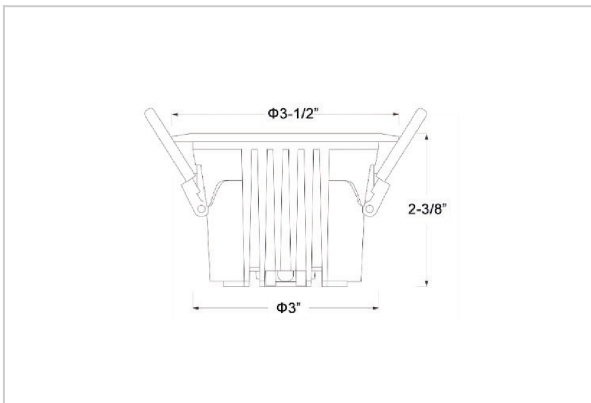

Ocul Down Lights

ITEM SKU#: 662187496771

Product Code : IK-ROCULDL-08W-40K-WH-90C-24D

Voltage	100 - 277 V AC, 50-60 Hz
Lumen Output	1400lm
Power	8W
Efficacy	140lm/w
CCT	4000K
CRI	>90
Beam Angle	24°
Light Distribution	Medium
LED Type	COB
LED Light Source	Osram SOLERIQ S 19
Start Time	Instant
Driver	Stand Alone (included)
Operating Position	Non - Swiveling Type
Dimming	On-Off / Triac / 0-10 V
Construction	Round
Mounting Type	Recessed
Heads	Single Head
Body Material	Aluminium Die cast
Finish	White
Height	2-3/8"
Diameter	3-1/2"
Cut Out	3"
Optics	Darklight Technology Black, Silver
Application Area	Classroom, Meeting Room, Office, Club, Home

Beam Spread (Options)

Spot 15°		Medium 24°		Flood 36°		Wide Flood 60°	
ft	Ø	ft	Ø	ft	Ø	ft	Ø
3.0	0.72	3.0	1.41	3.0	2.03	3.0	3.15
9.0	2.15	9.0	4.22	9.0	6.09	9.0	9.45
15.0	3.58	15.0	7.04	15.0	10.15	15.0	15.75

Ocul, a round shaped LED downlight made of aluminum die cast with high quality powder coated luminaire housing and optimum heat sink. Specular reflector & power grid /global connectors available with isolated LED Driver using Ultra bright OSRAM COB.