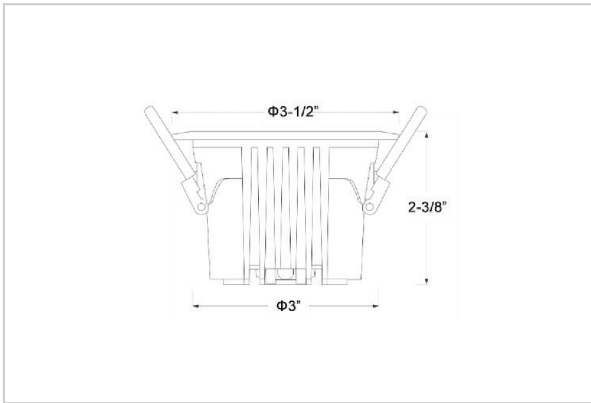

Ocul Down Lights

ITEM SKU#: 662187496771

Product Code : IK-ROCULDL-08W-40K-WH-90C-24D

Voltage	100 - 277 V AC, 50-60 Hz
Lumen Output	1400lm
Power	8W
Efficacy	140lm/w
CCT	4000K
CRI	>90
Beam Angle	24°
Light Distribution	Medium
LED Type	COB
LED Light Source	Osram SOLERIQ S 19
Start Time	Instant
Driver	Stand Alone (included)
Operating Position	Non - Swiveling Type
Dimming	On-Off / Triac / 0-10 V
Construction	Round
Mounting Type	Recessed
Heads	Single Head
Body Material	Aluminium Die cast
Finish	White
Height	2-3/8"
Diameter	3-1/2"
Cut Out	3"
Optics	Darklight Technology Black, Silver
Application Area	Classroom, Meeting Room, Office, Club, Home

Beam Spread (Options)

Spot 15°		Medium 24°		Flood 36°		Wide Flood 60°	
ft	Ø	ft	Ø	ft	Ø	ft	Ø
3.0	0.72	3.0	1.41	3.0	2.03	3.0	3.15
9.0	2.15	9.0	4.22	9.0	6.09	9.0	9.45
15.0	3.58	15.0	7.04	15.0	10.15	15.0	15.75

Ocul, a round shaped LED downlight made of aluminum die cast with high quality powder coated luminaire housing and optimum heat sink. Specular reflector & power grid /global connectors available with isolated LED Driver using Ultra bright OSRAM COB.