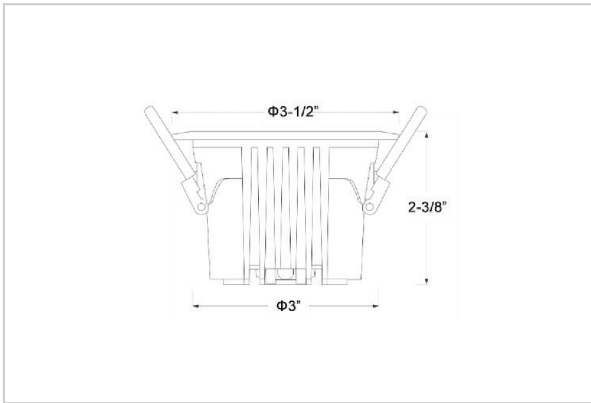

## Product Code : IK-ROCULDL-08W-35K-WH-90C-24D

Voltage	100 - 277 V AC, 50-60 Hz
Lumen Output	1330lm
Power	8W
Efficacy	140lm/w
CCT	3500K
CRI	>90
Beam Angle	24°
Light Distribution	Medium
LED Type	COB
LED Light Source	Osram SOLERIQ S 19
Start Time	Instant
Driver	Stand Alone (included)
Operating Position	Non - Swiveling Type
Dimming	On-Off / Triac / 0-10 V
Construction	Round
Mounting Type	Recessed
Heads	Single Head
Body Material	Aluminium Die cast
Finish	White
Height	2-3/8"
Diameter	3-1/2"
Cut Out	3"
Optics	Darklight Technology Black, Silver
Application Area	Classroom, Meeting Room, Office, Club, Home

### Beam Spread (Options)

Spot 15°		Medium 24°		Flood 36°		Wide Flood 60°	
ft	Ø	ft	Ø	ft	Ø	ft	Ø
3.0	0.72	3.0	1.41	3.0	2.03	3.0	3.15
9.0	2.15	9.0	4.22	9.0	6.09	9.0	9.45
15.0	3.58	15.0	7.04	15.0	10.15	15.0	15.75

Ocul, a round shaped LED downlight made of aluminum die cast with high quality powder coated luminaire housing and optimum heat sink. Specular reflector & power grid /global connectors available with isolated LED Driver using Ultra bright OSRAM COB.