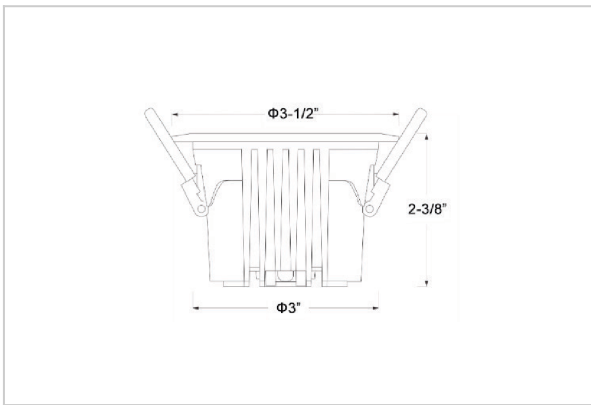

Ocul Down Lights

ITEM SKU#: 662187496733

Product Code : IK-ROCULDL-08W-40K-WH-90C-15D

Voltage	100 - 277 V AC, 50-60 Hz
Lumen Output	1400lm
Power	8W
Efficacy	140lm/w
CCT	4000K
CRI	>90
Beam Angle	15°
Light Distribution	Spot
LED Type	COB
LED Light Source	Osram SOLERIQ S 19
Start Time	Instant
Driver	Stand Alone (included)
Operating Position	Non - Swiveling Type
Dimming	On-Off / Triac / 0-10 V
Construction	Round
Mounting Type	Recessed
Heads	Single Head
Body Material	Aluminium Die cast
Finish	White
Height	2-3/8"
Diameter	3-1/2"
Cut Out	3"
Optics	Darklight Technology Black, Silver
Application Area	Classroom, Meeting Room, Office, Club, Home

Beam Spread (Options)

Spot 15°		Medium 24°		Flood 36°		Wide Flood 60°	
ft	Ø	ft	Ø	ft	Ø	ft	Ø
3.0	0.72	3.0	1.41	3.0	2.03	3.0	3.15
9.0	2.15	9.0	4.22	9.0	6.09	9.0	9.45
15.0	3.58	15.0	7.04	15.0	10.15	15.0	15.75

Ocul, a round shaped LED downlight made of aluminum die cast with high quality powder coated luminaire housing and optimum heat sink. Specular reflector & power grid /global connectors available with isolated LED Driver using Ultra bright OSRAM COB.