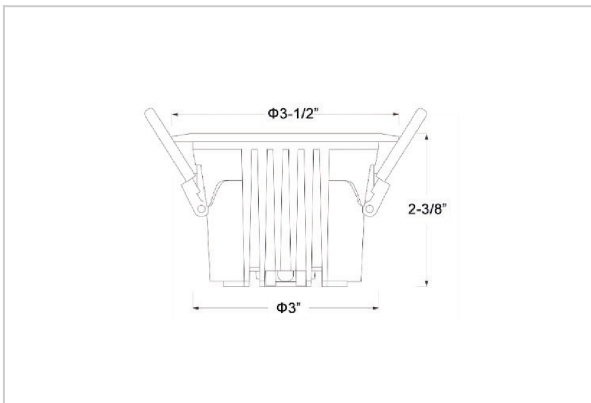

## Product Code : IK-ROCULDL-08W-27K-WH-90C-15D

Voltage	100 - 277 V AC, 50-60 Hz
Lumen Output	1200lm
Power	8W
Efficacy	140lm/w
CCT	2700K
CRI	>90
Beam Angle	15°
Light Distribution	Spot
LED Type	COB
LED Light Source	Osram SOLERIQ S 19
Start Time	Instant
Driver	Stand Alone (included)
Operating Position	Non - Swiveling Type
Dimming	On-Off / Triac / 0-10 V
Construction	Round
Mounting Type	Recessed
Heads	Single Head
Body Material	Aluminium Die cast
Finish	White
Height	2-3/8"
Diameter	3-1/2"
Cut Out	3"
Optics	Darklight Technology Black, Silver
Application Area	Classroom, Meeting Room, Office, Club, Home

### Beam Spread (Options)

Spot 15°		Medium 24°		Flood 36°		Wide Flood 60°	
ft	Ø	ft	Ø	ft	Ø	ft	Ø
3.0	0.72	3.0	1.41	3.0	2.03	3.0	3.15
9.0	2.15	9.0	4.22	9.0	6.09	9.0	9.45
15.0	3.58	15.0	7.04	15.0	10.15	15.0	15.75

Ocul, a round shaped LED downlight made of aluminum die cast with high quality powder coated luminaire housing and optimum heat sink. Specular reflector & power grid /global connectors available with isolated LED Driver using Ultra bright OSRAM COB.