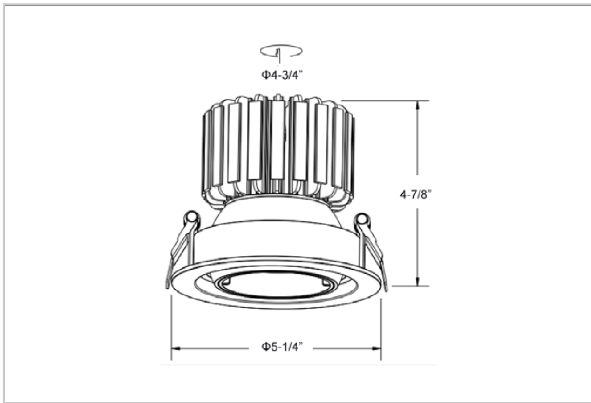

## Product Code : IK-RNOVADL-30W-50K-WH-90C-24D

Voltage	100 - 277 V AC, 50-60 Hz
Lumen Output	2700lm
Power	30W
Efficacy	90lm/w
CCT	5000K
CRI	>90
Beam Angle	24°
Light Distribution	Medium
LED Light Source	Osram SOLERIQ S 19
Start Time	Instant
Driver	Stand Alone (included)
Operating Position	Swiveling Type, 360D
Dimming	On-Off / Triac / 0-10 V
Construction	Round
Mounting Type	Recessed
Heads	Single Head
Body Material	Aluminium Die cast
Finish	White
Height	4-7/8"
Diameter	5-1/4"
Cut Out	4-3/4"
Optics	Darklight Technology Black, Silver
Application Area	Guest Room, Corridor, Restaurant, Meeting Room Club, Hall, Hotel Entrance

### Beam Spread (Options)

Spot	15°		Medium 24°		Flood 36°	
	ft	Ø	ft	Ø	ft	Ø
3.0	0.72	3.0	1.41	3.0	2.03	
9.0	2.15	9.0	4.22	9.0	6.09	
15.0	3.58	15.0	7.04	15.0	10.15	

Nova, a round shaped LED downlight made of aluminum die cast with high quality powder coated luminaire housing and optimum heat sink. The specular darklight reflector in this store light allows outstanding visual comfort to the visitors so that they are able to explore the merchandise at ease.