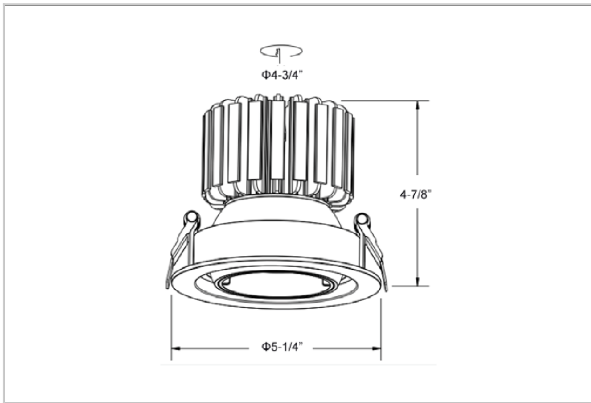

Nova Down Lights

ITEM SKU#: 662187496634

Product Code : IK-RNOVADL-30W-30K-WH-90C-24D

Voltage	100 - 277 V AC, 50-60 Hz
Lumen Output	2700lm
Power	30W
Efficacy	90lm/w
CCT	3000K
CRI	>90
Beam Angle	24°
Light Distribution	Medium
LED Light Source	Osram SOLERIQ S 19
Start Time	Instant
Driver	Stand Alone (included)
Operating Position	Swiveling Type, 360D
Dimming	On-Off / Triac / 0-10 V
Construction	Round
Mounting Type	Recessed
Heads	Single Head
Body Material	Aluminium Die cast
Finish	White
Height	4-7/8"
Diameter	5-1/4"
Cut Out	4-3/4"
Optics	Darklight Technology Black, Silver
Application Area	Guest Room, Corridor, Restaurant, Meeting Room Club, Hall, Hotel Entrance

Beam Spread (Options)

Spot	15°		Medium 24°		Flood 36°	
	ft	Ø	ft	Ø	ft	Ø
3.0	0.72	3.0	1.41	3.0	2.03	
9.0	2.15	9.0	4.22	9.0	6.09	
15.0	3.58	15.0	7.04	15.0	10.15	

Nova, a round shaped LED downlight made of aluminum die cast with high quality powder coated luminaire housing and optimum heat sink. The specular darklight reflector in this store light allows outstanding visual comfort to the visitors so that they are able to explore the merchandise at ease.