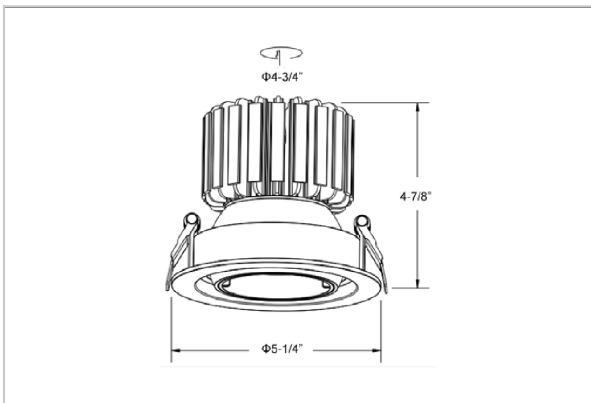

Nova Down Lights

ITEM SKU#: 662187496627

Product Code : IK-RNOVADL-30W-27K-WH-90C-24D

Voltage	100 - 277 V AC, 50-60 Hz
Lumen Output	2700lm
Power	30W
Efficacy	90lm/w
CCT	2700K
CRI	>90
Beam Angle	24°
Light Distribution	Medium
LED Light Source	Osram SOLERIQ S 19
Start Time	Instant
Driver	Stand Alone (included)
Operating Position	Swiveling Type, 360D
Dimming	On-Off / Triac / 0-10 V
Construction	Round
Mounting Type	Recessed
Heads	Single Head
Body Material	Aluminium Die cast
Finish	White
Height	4-7/8"
Diameter	5-1/4"
Cut Out	4-3/4"
Optics	Darklight Technology Black, Silver
Application Area	Guest Room, Corridor, Restaurant, Meeting Room Club, Hall, Hotel Entrance

Beam Spread (Options)

Spot	15°		Medium 24°		Flood 36°	
	ft	Ø	ft	Ø	ft	Ø
3.0	0.72	3.0	1.41	3.0	2.03	
9.0	2.15	9.0	4.22	9.0	6.09	
15.0	3.58	15.0	7.04	15.0	10.15	

Nova, a round shaped LED downlight made of aluminum die cast with high quality powder coated luminaire housing and optimum heat sink. The specular darklight reflector in this store light allows outstanding visual comfort to the visitors so that they are able to explore the merchandise at ease.