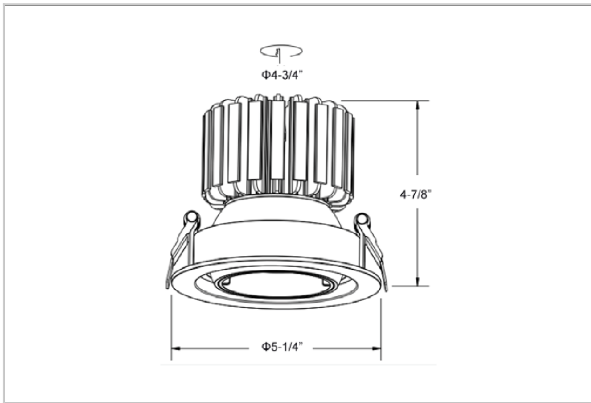

Nova Down Lights

ITEM SKU#: 662187496610

Product Code : IK-RNOVADL-30W-50K-WH-90C-15D

Voltage	100 - 277 V AC, 50-60 Hz
Lumen Output	2700lm
Power	30W
Efficacy	90lm/w
CCT	5000K
CRI	>90
Beam Angle	15°
Light Distribution	Spot
LED Light Source	Osram SOLERIQ S 19
Start Time	Instant
Driver	Stand Alone (included)
Operating Position	Swiveling Type, 360D
Dimming	On-Off / Triac / 0-10 V
Construction	Round
Mounting Type	Recessed
Heads	Single Head
Body Material	Aluminium Die cast
Finish	White
Height	4-7/8"
Diameter	5-1/4"
Cut Out	4-3/4"
Optics	Darklight Technology Black, Silver
Application Area	Guest Room, Corridor, Restaurant, Meeting Room Club, Hall, Hotel Entrance

Beam Spread (Options)

Spot 15°		Medium 24°		Flood 36°	
ft	Ø	ft	Ø	ft	Ø
3.0	0.72	3.0	1.41	3.0	2.03
9.0	2.15	9.0	4.22	9.0	6.09
15.0	3.58	15.0	7.04	15.0	10.15

Nova, a round shaped LED downlight made of aluminum die cast with high quality powder coated luminaire housing and optimum heat sink. The specular darklight reflector in this store light allows outstanding visual comfort to the visitors so that they are able to explore the merchandise at ease.