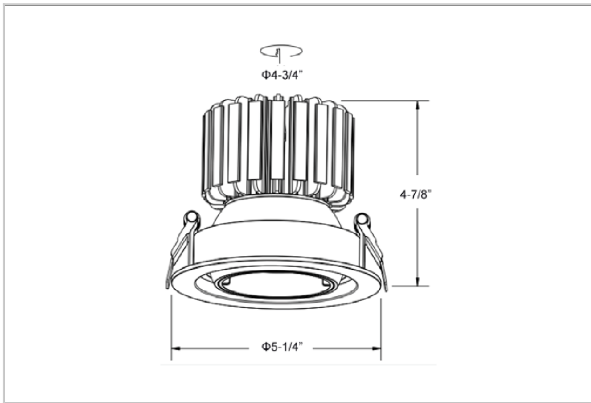

Nova Down Lights

ITEM SKU#: 662187496603

Product Code : IK-RNOVADL-30W-40K-WH-90C-15D

Voltage	100 - 277 V AC, 50-60 Hz
Lumen Output	2700lm
Power	30W
Efficacy	90lm/w
CCT	4000K
CRI	>90
Beam Angle	15°
Light Distribution	Spot
LED Light Source	Osram SOLERIQ S 19
Start Time	Instant
Driver	Stand Alone (included)
Operating Position	Swiveling Type, 360D
Dimming	On-Off / Triac / 0-10 V
Construction	Round
Mounting Type	Recessed
Heads	Single Head
Body Material	Aluminium Die cast
Finish	White
Height	4-7/8"
Diameter	5-1/4"
Cut Out	4-3/4"
Optics	Darklight Technology Black, Silver
Application Area	Guest Room, Corridor, Restaurant, Meeting Room Club, Hall, Hotel Entrance

Beam Spread (Options)

Spot 15°		Medium 24°		Flood 36°	
ft	Ø	ft	Ø	ft	Ø
3.0	0.72	3.0	1.41	3.0	2.03
9.0	2.15	9.0	4.22	9.0	6.09
15.0	3.58	15.0	7.04	15.0	10.15

Nova, a round shaped LED downlight made of aluminum die cast with high quality powder coated luminaire housing and optimum heat sink. The specular darklight reflector in this store light allows outstanding visual comfort to the visitors so that they are able to explore the merchandise at ease.