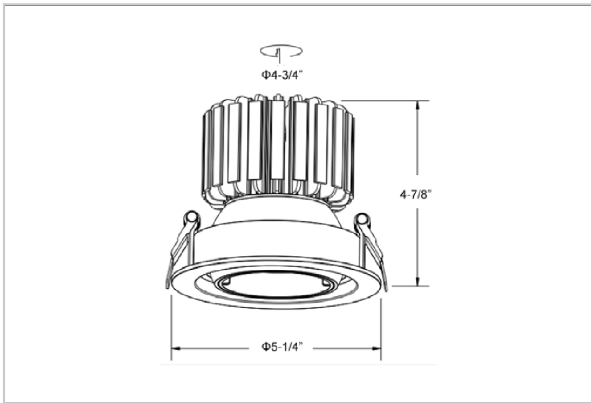

Nova Down Lights

ITEM SKU#: 662187496597

Product Code : IK-RNOVADL-30W-30K-WH-90C-15D

Voltage	100 - 277 V AC, 50-60 Hz
Lumen Output	2700lm
Power	30W
Efficacy	90lm/w
CCT	3000K
CRI	>90
Beam Angle	15°
Light Distribution	Spot
LED Light Source	Osram SOLERIQ S 19
Start Time	Instant
Driver	Stand Alone (included)
Operating Position	Swiveling Type, 360D
Dimming	On-Off / Triac / 0-10 V
Construction	Round
Mounting Type	Recessed
Heads	Single Head
Body Material	Aluminium Die cast
Finish	White
Height	4-7/8"
Diameter	5-1/4"
Cut Out	4-3/4"
Optics	Darklight Technology Black, Silver
Application Area	Guest Room, Corridor, Restaurant, Meeting Room Club, Hall, Hotel Entrance

Beam Spread (Options)

Spot 15°		Medium 24°		Flood 36°	
ft	Ø	ft	Ø	ft	Ø
3.0	0.72	3.0	1.41	3.0	2.03
9.0	2.15	9.0	4.22	9.0	6.09
15.0	3.58	15.0	7.04	15.0	10.15

Nova, a round shaped LED downlight made of aluminum die cast with high quality powder coated luminaire housing and optimum heat sink. The specular darklight reflector in this store light allows outstanding visual comfort to the visitors so that they are able to explore the merchandise at ease.