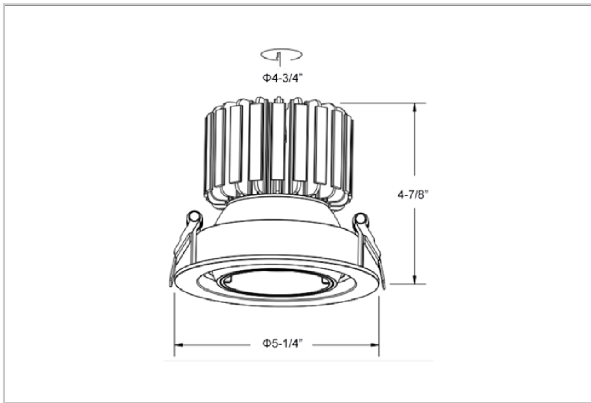

Nova Down Lights

ITEM SKU#: 662187496559

Product Code : IK-RNOVADL-20W-50K-WH-90C-36D

Voltage	100 - 277 V AC, 50-60 Hz
Lumen Output	1600lm
Power	20W
Efficacy	80lm/w
CCT	5000K
CRI	>90
Beam Angle	36°
Light Distribution	Flood
LED Light Source	Osram SOLERIQ S 19
Start Time	Instant
Driver	Stand Alone (included)
Operating Position	Swiveling Type, 360D
Dimming	On-Off / Triac / 0-10 V
Construction	Round
Mounting Type	Recessed
Heads	Single Head
Body Material	Aluminium Die cast
Finish	White
Height	4-7/8"
Diameter	5-1/4"
Cut Out	4-3/4"
Optics	Darklight Technology Black, Silver
Application Area	Guest Room, Corridor, Restaurant, Meeting Room Club, Hall, Hotel Entrance

Beam Spread (Options)

Spot	15°		Medium 24°		Flood 36°	
	ft	Ø	ft	Ø	ft	Ø
3.0	0.72	3.0	1.41	3.0	2.03	
9.0	2.15	9.0	4.22	9.0	6.09	
15.0	3.58	15.0	7.04	15.0	10.15	

Nova, a round shaped LED downlight made of aluminum die cast with high quality powder coated luminaire housing and optimum heat sink. The specular darklight reflector in this store light allows outstanding visual comfort to the visitors so that they are able to explore the merchandise at ease.