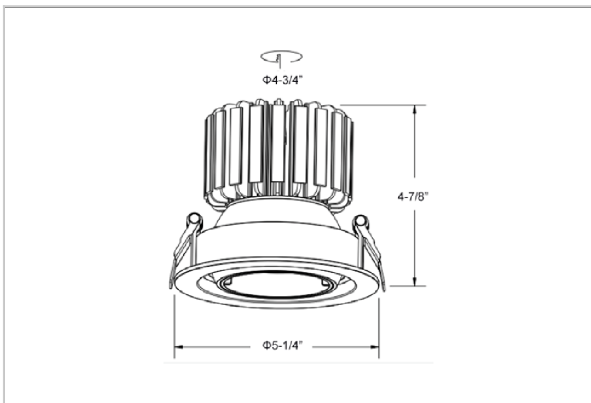

Nova Down Lights

ITEM SKU#: 662187496535

Product Code : IK-RNOVADL-20W-30K-WH-90C-36D

Voltage	100 - 277 V AC, 50-60 Hz
Lumen Output	1600lm
Power	20W
Efficacy	80lm/w
CCT	3000K
CRI	>90
Beam Angle	36°
Light Distribution	Flood
LED Light Source	Osram SOLERIQ S 19
Start Time	Instant
Driver	Stand Alone (included)
Operating Position	Swiveling Type, 360D
Dimming	On-Off / Triac / 0-10 V
Construction	Round
Mounting Type	Recessed
Heads	Single Head
Body Material	Aluminium Die cast
Finish	White
Height	4-7/8"
Diameter	5-1/4"
Cut Out	4-3/4"
Optics	Darklight Technology Black, Silver
Application Area	Guest Room, Corridor, Restaurant, Meeting Room Club, Hall, Hotel Entrance

Beam Spread (Options)

Spot	15°		Medium 24°		Flood 36°	
	ft	Ø	ft	Ø	ft	Ø
3.0	0.72	3.0	1.41	3.0	2.03	
9.0	2.15	9.0	4.22	9.0	6.09	
15.0	3.58	15.0	7.04	15.0	10.15	

Nova, a round shaped LED downlight made of aluminum die cast with high quality powder coated luminaire housing and optimum heat sink. The specular darklight reflector in this store light allows outstanding visual comfort to the visitors so that they are able to explore the merchandise at ease.