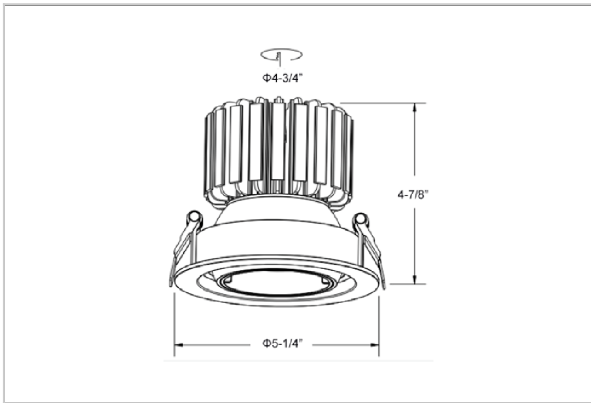

Nova Down Lights

ITEM SKU#: 662187496535

Product Code : IK-RNOVADL-20W-30K-WH-90C-36D

Voltage	100 - 277 V AC, 50-60 Hz
Lumen Output	1600lm
Power	20W
Efficacy	80lm/w
CCT	3000K
CRI	>90
Beam Angle	36°
Light Distribution	Flood
LED Light Source	Osram SOLERIQ S 19
Start Time	Instant
Driver	Stand Alone (included)
Operating Position	Swiveling Type, 360D
Dimming	On-Off / Triac / 0-10 V
Construction	Round
Mounting Type	Recessed
Heads	Single Head
Body Material	Aluminium Die cast
Finish	White
Height	4-7/8"
Diameter	5-1/4"
Cut Out	4-3/4"
Optics	Darklight Technology Black, Silver
Application Area	Guest Room, Corridor, Restaurant, Meeting Room Club, Hall, Hotel Entrance

Beam Spread (Options)

Spot	15°		Medium 24°		Flood 36°	
	ft	Ø	ft	Ø	ft	Ø
3.0	0.72	3.0	1.41	3.0	2.03	
9.0	2.15	9.0	4.22	9.0	6.09	
15.0	3.58	15.0	7.04	15.0	10.15	

Nova, a round shaped LED downlight made of aluminum die cast with high quality powder coated luminaire housing and optimum heat sink. The specular darklight reflector in this store light allows outstanding visual comfort to the visitors so that they are able to explore the merchandise at ease.