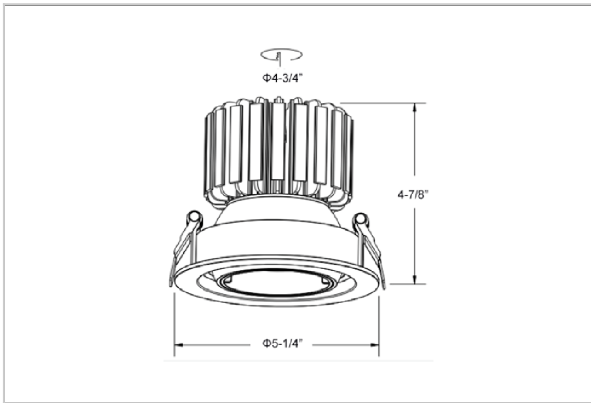

Nova Down Lights

ITEM SKU#: 662187496528

Product Code : IK-RNOVADL-20W-27K-WH-90C-36D

Voltage	100 - 277 V AC, 50-60 Hz
Lumen Output	1600lm
Power	20W
Efficacy	80lm/w
CCT	2700K
CRI	>90
Beam Angle	36°
Light Distribution	Flood
LED Light Source	Osram SOLERIQ S 19
Start Time	Instant
Driver	Stand Alone (included)
Operating Position	Swiveling Type, 360D
Dimming	On-Off / Triac / 0-10 V
Construction	Round
Mounting Type	Recessed
Heads	Single Head
Body Material	Aluminium Die cast
Finish	White
Height	4-7/8"
Diameter	5-1/4"
Cut Out	4-3/4"
Optics	Darklight Technology Black, Silver
Application Area	Guest Room, Corridor, Restaurant, Meeting Room Club, Hall, Hotel Entrance

Beam Spread (Options)

Spot	15°		24°		36°	
	ft	Ø	ft	Ø	ft	Ø
3.0	0.72	3.0	1.41	3.0	2.03	
9.0	2.15	9.0	4.22	9.0	6.09	
15.0	3.58	15.0	7.04	15.0	10.15	

Nova, a round shaped LED downlight made of aluminum die cast with high quality powder coated luminaire housing and optimum heat sink. The specular darklight reflector in this store light allows outstanding visual comfort to the visitors so that they are able to explore the merchandise at ease.