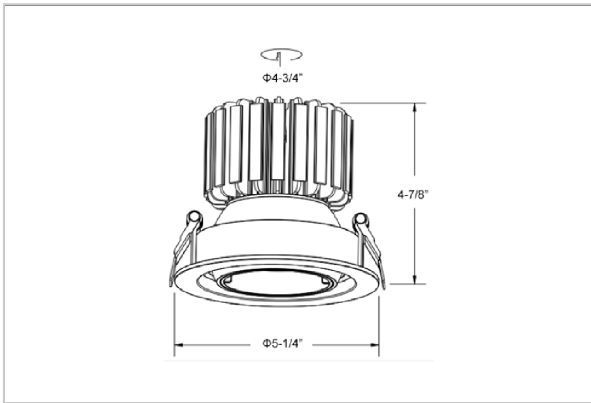

Nova Down Lights

ITEM SKU#: 662187496528

Product Code : IK-RNOVADL-20W-27K-WH-90C-36D

| | |
|--------------------|---|
| Voltage | 100 - 277 V AC, 50-60 Hz |
| Lumen Output | 1600lm |
| Power | 20W |
| Efficacy | 80lm/w |
| CCT | 2700K |
| CRI | >90 |
| Beam Angle | 36° |
| Light Distribution | Flood |
| LED Light Source | Osram SOLERIQ S 19 |
| Start Time | Instant |
| Driver | Stand Alone (included) |
| Operating Position | Swiveling Type, 360D |
| Dimming | On-Off / Triac / 0-10 V |
| Construction | Round |
| Mounting Type | Recessed |
| Heads | Single Head |
| Body Material | Aluminium Die cast |
| Finish | White |
| Height | 4-7/8" |
| Diameter | 5-1/4" |
| Cut Out | 4-3/4" |
| Optics | Darklight Technology Black, Silver |
| Application Area | Guest Room, Corridor, Restaurant, Meeting Room Club, Hall, Hotel Entrance |

Beam Spread (Options)

| Spot | 15° | | Medium 24° | | Flood 36° | |
|------|------|------|------------|------|-----------|---|
| | ft | Ø | ft | Ø | ft | Ø |
| 3.0 | 0.72 | 3.0 | 1.41 | 3.0 | 2.03 | |
| 9.0 | 2.15 | 9.0 | 4.22 | 9.0 | 6.09 | |
| 15.0 | 3.58 | 15.0 | 7.04 | 15.0 | 10.15 | |

Nova, a round shaped LED downlight made of aluminum die cast with high quality powder coated luminaire housing and optimum heat sink. The specular darklight reflector in this store light allows outstanding visual comfort to the visitors so that they are able to explore the merchandise at ease.