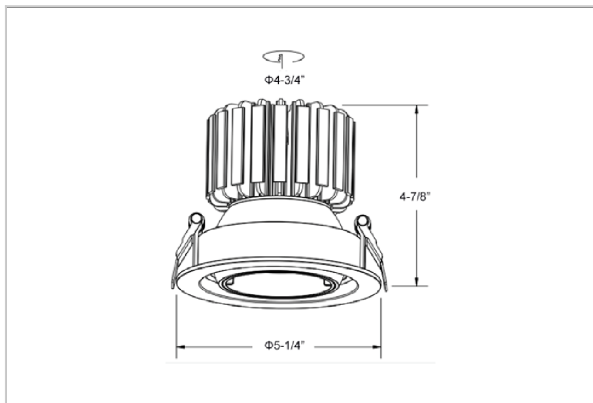

## Product Code : IK-RNOVADL-20W-27K-WH-90C-36D

Voltage	100 - 277 V AC, 50-60 Hz
Lumen Output	1600lm
Power	20W
Efficacy	80lm/w
CCT	2700K
CRI	>90
Beam Angle	36°
Light Distribution	Flood
LED Light Source	Osram SOLERIQ S 19
Start Time	Instant
Driver	Stand Alone (included)
Operating Position	Swiveling Type, 360D
Dimming	On-Off / Triac / 0-10 V
Construction	Round
Mounting Type	Recessed
Heads	Single Head
Body Material	Aluminium Die cast
Finish	White
Height	4-7/8"
Diameter	5-1/4"
Cut Out	4-3/4"
Optics	Darklight Technology Black, Silver
Application Area	Guest Room, Corridor, Restaurant, Meeting Room Club, Hall, Hotel Entrance

### Beam Spread (Options)

Spot	15°		Medium 24°		Flood 36°	
	ft	Ø	ft	Ø	ft	Ø
3.0	0.72	3.0	1.41	3.0	2.03	
9.0	2.15	9.0	4.22	9.0	6.09	
15.0	3.58	15.0	7.04	15.0	10.15	

Nova, a round shaped LED downlight made of aluminum die cast with high quality powder coated luminaire housing and optimum heat sink. The specular darklight reflector in this store light allows outstanding visual comfort to the visitors so that they are able to explore the merchandise at ease.