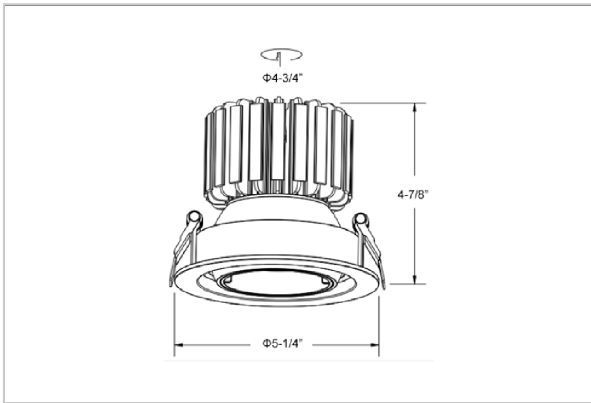

Nova Down Lights

ITEM SKU#: 662187496504

Product Code : IK-RNOVADL-20W-40K-WH-90C-24D

Voltage	100 - 277 V AC, 50-60 Hz
Lumen Output	1600lm
Power	20W
Efficacy	80lm/w
CCT	4000K
CRI	>90
Beam Angle	24°
Light Distribution	Medium
LED Light Source	Osram SOLERIQ S 19
Start Time	Instant
Driver	Stand Alone (included)
Operating Position	Swiveling Type, 360D
Dimming	On-Off / Triac / 0-10 V
Construction	Round
Mounting Type	Recessed
Heads	Single Head
Body Material	Aluminium Die cast
Finish	White
Height	4-7/8"
Diameter	5-1/4"
Cut Out	4-3/4"
Optics	Darklight Technology Black, Silver
Application Area	Guest Room, Corridor, Restaurant, Meeting Room Club, Hall, Hotel Entrance

Beam Spread (Options)

Spot	15°		Medium 24°		Flood 36°	
	ft	Ø	ft	Ø	ft	Ø
3.0	0.72	3.0	1.41	3.0	2.03	
9.0	2.15	9.0	4.22	9.0	6.09	
15.0	3.58	15.0	7.04	15.0	10.15	

Nova, a round shaped LED downlight made of aluminum die cast with high quality powder coated luminaire housing and optimum heat sink. The specular darklight reflector in this store light allows outstanding visual comfort to the visitors so that they are able to explore the merchandise at ease.