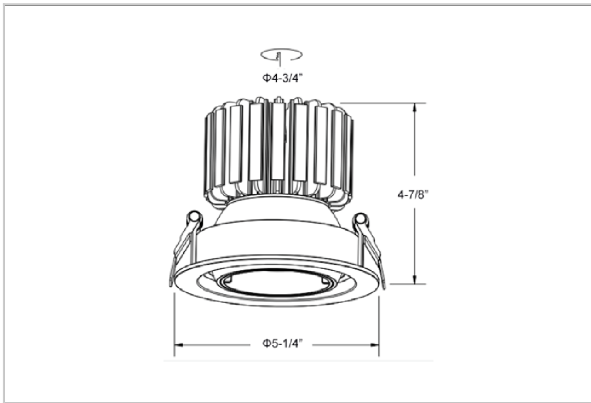

## Product Code : IK-RNOVADL-20W-30K-WH-90C-24D

Voltage	100 - 277 V AC, 50-60 Hz
Lumen Output	1600lm
Power	20W
Efficacy	80lm/w
CCT	3000K
CRI	>90
Beam Angle	24°
Light Distribution	Medium
LED Light Source	Osram SOLERIQ S 19
Start Time	Instant
Driver	Stand Alone (included)
Operating Position	Swiveling Type, 360D
Dimming	On-Off / Triac / 0-10 V
Construction	Round
Mounting Type	Recessed
Heads	Single Head
Body Material	Aluminium Die cast
Finish	White
Height	4-7/8"
Diameter	5-1/4"
Cut Out	4-3/4"
Optics	Darklight Technology Black, Silver
Application Area	Guest Room, Corridor, Restaurant, Meeting Room Club, Hall, Hotel Entrance

### Beam Spread (Options)

Spot	15°		Medium 24°		Flood 36°	
	ft	Ø	ft	Ø	ft	Ø
3.0	0.72	3.0	1.41	3.0	2.03	
9.0	2.15	9.0	4.22	9.0	6.09	
15.0	3.58	15.0	7.04	15.0	10.15	

Nova, a round shaped LED downlight made of aluminum die cast with high quality powder coated luminaire housing and optimum heat sink. The specular darklight reflector in this store light allows outstanding visual comfort to the visitors so that they are able to explore the merchandise at ease.