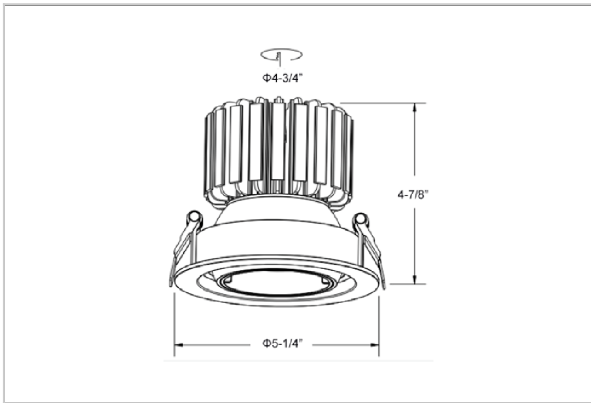

Nova Down Lights

ITEM SKU#: 662187496498

Product Code : IK-RNOVADL-20W-30K-WH-90C-24D

Voltage	100 - 277 V AC, 50-60 Hz
Lumen Output	1600lm
Power	20W
Efficacy	80lm/w
CCT	3000K
CRI	>90
Beam Angle	24°
Light Distribution	Medium
LED Light Source	Osram SOLERIQ S 19
Start Time	Instant
Driver	Stand Alone (included)
Operating Position	Swiveling Type, 360D
Dimming	On-Off / Triac / 0-10 V
Construction	Round
Mounting Type	Recessed
Heads	Single Head
Body Material	Aluminium Die cast
Finish	White
Height	4-7/8"
Diameter	5-1/4"
Cut Out	4-3/4"
Optics	Darklight Technology Black, Silver
Application Area	Guest Room, Corridor, Restaurant, Meeting Room Club, Hall, Hotel Entrance

Beam Spread (Options)

Spot	15°		Medium 24°		Flood 36°	
	ft	Ø	ft	Ø	ft	Ø
3.0	0.72	3.0	1.41	3.0	2.03	
9.0	2.15	9.0	4.22	9.0	6.09	
15.0	3.58	15.0	7.04	15.0	10.15	

Nova, a round shaped LED downlight made of aluminum die cast with high quality powder coated luminaire housing and optimum heat sink. The specular darklight reflector in this store light allows outstanding visual comfort to the visitors so that they are able to explore the merchandise at ease.