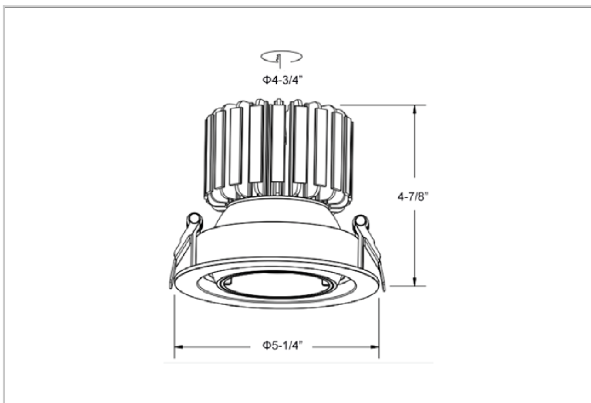

## Product Code : IK-RNOVADL-20W-27K-WH-90C-24D

Voltage	100 - 277 V AC, 50-60 Hz
Lumen Output	1600lm
Power	20W
Efficacy	80lm/w
CCT	2700K
CRI	>90
Beam Angle	24°
Light Distribution	Medium
LED Light Source	Osram SOLERIQ S 19
Start Time	Instant
Driver	Stand Alone (included)
Operating Position	Swiveling Type, 360D
Dimming	On-Off / Triac / 0-10 V
Construction	Round
Mounting Type	Recessed
Heads	Single Head
Body Material	Aluminium Die cast
Finish	White
Height	4-7/8"
Diameter	5-1/4"
Cut Out	4-3/4"
Optics	Darklight Technology Black, Silver
Application Area	Guest Room, Corridor, Restaurant, Meeting Room Club, Hall, Hotel Entrance

### Beam Spread (Options)

Spot	15°		Medium 24°		Flood 36°	
	ft	Ø	ft	Ø	ft	Ø
3.0	0.72	3.0	1.41	3.0	2.03	
9.0	2.15	9.0	4.22	9.0	6.09	
15.0	3.58	15.0	7.04	15.0	10.15	

Nova, a round shaped LED downlight made of aluminum die cast with high quality powder coated luminaire housing and optimum heat sink. The specular darklight reflector in this store light allows outstanding visual comfort to the visitors so that they are able to explore the merchandise at ease.