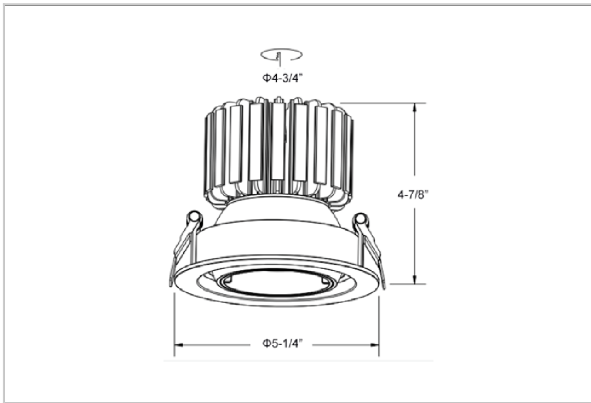

Nova Down Lights

ITEM SKU#: 662187496481

Product Code : IK-RNOVADL-20W-27K-WH-90C-24D

Voltage	100 - 277 V AC, 50-60 Hz
Lumen Output	1600lm
Power	20W
Efficacy	80lm/w
CCT	2700K
CRI	>90
Beam Angle	24°
Light Distribution	Medium
LED Light Source	Osram SOLERIQ S 19
Start Time	Instant
Driver	Stand Alone (included)
Operating Position	Swiveling Type, 360D
Dimming	On-Off / Triac / 0-10 V
Construction	Round
Mounting Type	Recessed
Heads	Single Head
Body Material	Aluminium Die cast
Finish	White
Height	4-7/8"
Diameter	5-1/4"
Cut Out	4-3/4"
Optics	Darklight Technology Black, Silver
Application Area	Guest Room, Corridor, Restaurant, Meeting Room Club, Hall, Hotel Entrance

Beam Spread (Options)

Spot	15°		Medium 24°		Flood 36°	
	ft	Ø	ft	Ø	ft	Ø
3.0	0.72	3.0	1.41	3.0	2.03	
9.0	2.15	9.0	4.22	9.0	6.09	
15.0	3.58	15.0	7.04	15.0	10.15	

Nova, a round shaped LED downlight made of aluminum die cast with high quality powder coated luminaire housing and optimum heat sink. The specular darklight reflector in this store light allows outstanding visual comfort to the visitors so that they are able to explore the merchandise at ease.