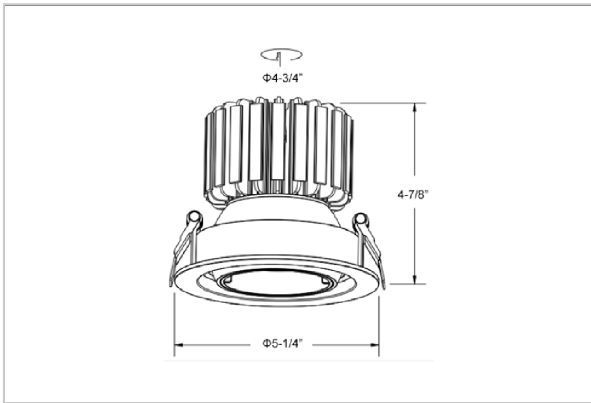

## Product Code : IK-RNOVADL-20W-40K-WH-90C-15D

Voltage	100 - 277 V AC, 50-60 Hz
Lumen Output	1600lm
Power	20W
Efficacy	80lm/w
CCT	4000K
CRI	>90
Beam Angle	15°
Light Distribution	Spot
LED Light Source	Osram SOLERIQ S 19
Start Time	Instant
Driver	Stand Alone (included)
Operating Position	Swiveling Type, 360D
Dimming	On-Off / Triac / 0-10 V
Construction	Round
Mounting Type	Recessed
Heads	Single Head
Body Material	Aluminium Die cast
Finish	White
Height	4-7/8"
Diameter	5-1/4"
Cut Out	4-3/4"
Optics	Darklight Technology Black, Silver
Application Area	Guest Room, Corridor, Restaurant, Meeting Room Club, Hall, Hotel Entrance

### Beam Spread (Options)

Spot 15°		Medium 24°		Flood 36°	
ft	Ø	ft	Ø	ft	Ø
3.0	0.72	3.0	1.41	3.0	2.03
9.0	2.15	9.0	4.22	9.0	6.09
15.0	3.58	15.0	7.04	15.0	10.15

Nova, a round shaped LED downlight made of aluminum die cast with high quality powder coated luminaire housing and optimum heat sink. The specular darklight reflector in this store light allows outstanding visual comfort to the visitors so that they are able to explore the merchandise at ease.