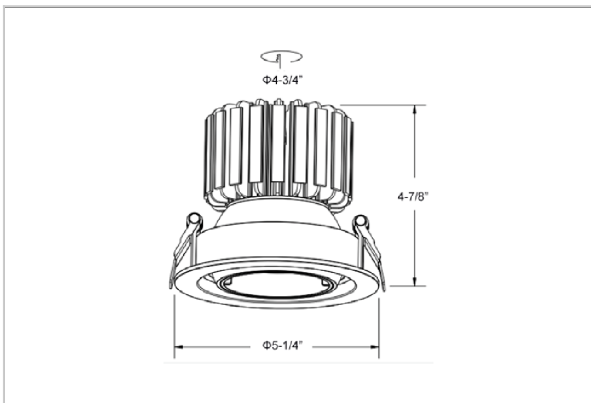

## Product Code : IK-RNOVADL-20W-27K-WH-90C-15D

Voltage	100 - 277 V AC, 50-60 Hz
Lumen Output	1600lm
Power	20W
Efficacy	80lm/w
CCT	2700K
CRI	>90
Beam Angle	15°
Light Distribution	Spot
LED Light Source	Osram SOLERIQ S 19
Start Time	Instant
Driver	Stand Alone (included)
Operating Position	Swiveling Type, 360D
Dimming	On-Off / Triac / 0-10 V
Construction	Round
Mounting Type	Recessed
Heads	Single Head
Body Material	Aluminium Die cast
Finish	White
Height	4-7/8"
Diameter	5-1/4"
Cut Out	4-3/4"
Optics	Darklight Technology Black, Silver
Application Area	Guest Room, Corridor, Restaurant, Meeting Room Club, Hall, Hotel Entrance

### Beam Spread (Options)

Spot 15°		Medium 24°		Flood 36°	
ft	Ø	ft	Ø	ft	Ø
3.0	0.72	3.0	1.41	3.0	2.03
9.0	2.15	9.0	4.22	9.0	6.09
15.0	3.58	15.0	7.04	15.0	10.15

Nova, a round shaped LED downlight made of aluminum die cast with high quality powder coated luminaire housing and optimum heat sink. The specular darklight reflector in this store light allows outstanding visual comfort to the visitors so that they are able to explore the merchandise at ease.