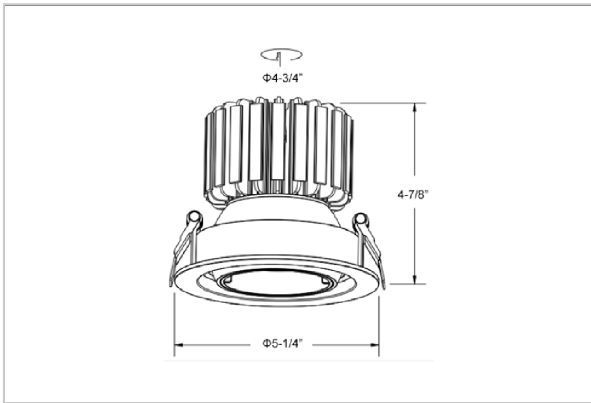

## Product Code : IK-RNOVADL-20W-27K-WH-90C-15D

Voltage	100 - 277 V AC, 50-60 Hz
Lumen Output	1600lm
Power	20W
Efficacy	80lm/w
CCT	2700K
CRI	>90
Beam Angle	15°
Light Distribution	Spot
LED Light Source	Osram SOLERIQ S 19
Start Time	Instant
Driver	Stand Alone (included)
Operating Position	Swiveling Type, 360D
Dimming	On-Off / Triac / 0-10 V
Construction	Round
Mounting Type	Recessed
Heads	Single Head
Body Material	Aluminium Die cast
Finish	White
Height	4-7/8"
Diameter	5-1/4"
Cut Out	4-3/4"
Optics	Darklight Technology Black, Silver
Application Area	Guest Room, Corridor, Restaurant, Meeting Room Club, Hall, Hotel Entrance

### Beam Spread (Options)

Spot 15°		Medium 24°		Flood 36°	
ft	Ø	ft	Ø	ft	Ø
3.0	0.72	3.0	1.41	3.0	2.03
9.0	2.15	9.0	4.22	9.0	6.09
15.0	3.58	15.0	7.04	15.0	10.15

Nova, a round shaped LED downlight made of aluminum die cast with high quality powder coated luminaire housing and optimum heat sink. The specular darklight reflector in this store light allows outstanding visual comfort to the visitors so that they are able to explore the merchandise at ease.