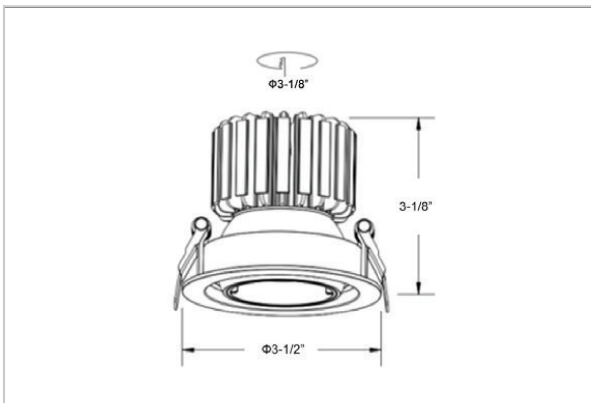

Nova Down Lights

ITEM SKU#: 662187496382

Product Code : IK-RNOVADL-12W-50K-WH-90C-24D

Voltage	100 - 277 V AC, 50-60 Hz
Lumen Output	1080lm
Power	12W
Efficacy	90lm/w
CCT	5000K
CRI	>90
Beam Angle	24°
Light Distribution	Medium
LED Light Source	Osram SOLERIQ S 19
Start Time	Instant
Driver	Stand Alone (included)
Operating Position	Swiveling Type, 360D
Dimming	On-Off / Triac / 0-10 V
Construction	Round
Mounting Type	Recessed
Heads	Single Head
Body Material	Aluminium Die cast
Finish	White
Height	3-1/8"
Diameter	3-1/2"
Cut Out	3-1/8"
Optics	Darklight Technology Black, Silver
Application Area	Guest Room, Corridor, Restaurant, Meeting Room Club, Hall, Hotel Entrance

Beam Spread (Options)

Spot	15°		Medium 24°		Flood 36°	
	ft	Ø	ft	Ø	ft	Ø
3.0	0.72	3.0	1.41	3.0	2.03	
9.0	2.15	9.0	4.22	9.0	6.09	
15.0	3.58	15.0	7.04	15.0	10.15	

Nova, a round shaped LED downlight made of aluminum die cast with high quality powder coated luminaire housing and optimum heat sink. The specular darklight reflector in this store light allows outstanding visual comfort to the visitors so that they are able to explore the merchandise at ease.