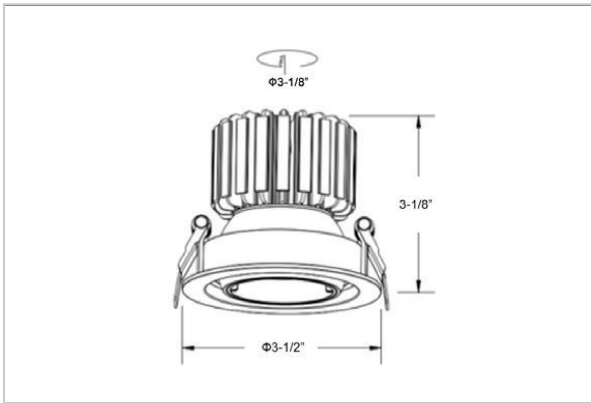

Nova Down Lights

ITEM SKU#: 662187496382

Product Code : IK-RNOVADL-12W-50K-WH-90C-24D

Voltage	100 - 277 V AC, 50-60 Hz
Lumen Output	1080lm
Power	12W
Efficacy	90lm/w
CCT	5000K
CRI	>90
Beam Angle	24°
Light Distribution	Medium
LED Light Source	Osram SOLERIQ S 19
Start Time	Instant
Driver	Stand Alone (included)
Operating Position	Swiveling Type, 360D
Dimming	On-Off / Triac / 0-10 V
Construction	Round
Mounting Type	Recessed
Heads	Single Head
Body Material	Aluminium Die cast
Finish	White
Height	3-1/8"
Diameter	3-1/2"
Cut Out	3-1/8"
Optics	Darklight Technology Black, Silver
Application Area	Guest Room, Corridor, Restaurant, Meeting Room Club, Hall, Hotel Entrance

Beam Spread (Options)

Spot	15°		Medium 24°		Flood 36°	
	ft	Ø	ft	Ø	ft	Ø
3.0	0.72	3.0	1.41	3.0	2.03	
9.0	2.15	9.0	4.22	9.0	6.09	
15.0	3.58	15.0	7.04	15.0	10.15	

Nova, a round shaped LED downlight made of aluminum die cast with high quality powder coated luminaire housing and optimum heat sink. The specular darklight reflector in this store light allows outstanding visual comfort to the visitors so that they are able to explore the merchandise at ease.