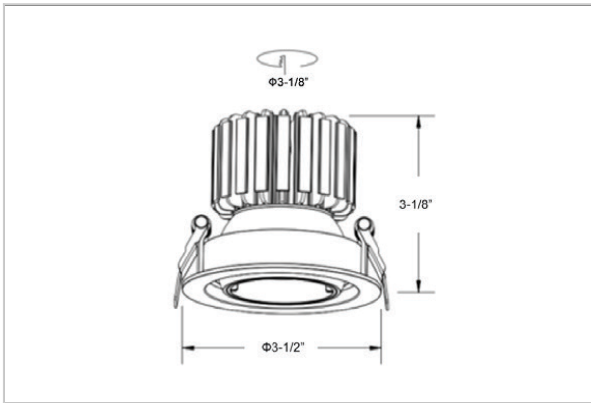

Nova Down Lights

ITEM SKU#: 662187496375

Product Code : IK-RNOVADL-12W-40K-WH-90C-24D

Voltage	100 - 277 V AC, 50-60 Hz
Lumen Output	1080lm
Power	12W
Efficacy	90lm/w
CCT	4000K
CRI	>90
Beam Angle	24°
Light Distribution	Medium
LED Light Source	Osram SOLERIQ S 19
Start Time	Instant
Driver	Stand Alone (included)
Operating Position	Swiveling Type, 360D
Dimming	On-Off / Triac / 0-10 V
Construction	Round
Mounting Type	Recessed
Heads	Single Head
Body Material	Aluminium Die cast
Finish	White
Height	3-1/8"
Diameter	3-1/2"
Cut Out	3-1/8"
Optics	Darklight Technology Black, Silver
Application Area	Guest Room, Corridor, Restaurant, Meeting Room Club, Hall, Hotel Entrance

Beam Spread (Options)

Spot	15°		Medium 24°		Flood 36°	
	ft	Ø	ft	Ø	ft	Ø
3.0	0.72	3.0	1.41	3.0	2.03	
9.0	2.15	9.0	4.22	9.0	6.09	
15.0	3.58	15.0	7.04	15.0	10.15	

Nova, a round shaped LED downlight made of aluminum die cast with high quality powder coated luminaire housing and optimum heat sink. The specular darklight reflector in this store light allows outstanding visual comfort to the visitors so that they are able to explore the merchandise at ease.