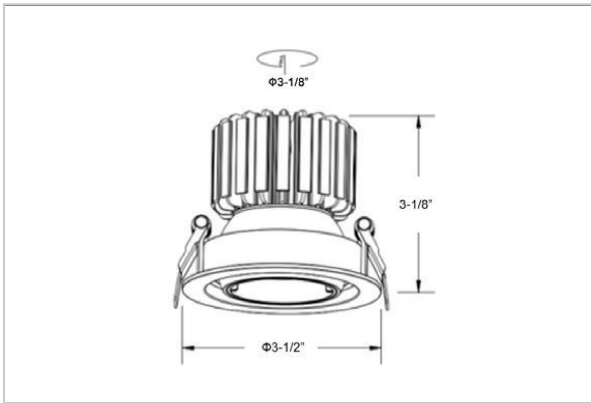

Nova Down Lights

ITEM SKU#: 662187496368

Product Code : IK-RNOVADL-12W-30K-WH-90C-24D

Voltage	100 - 277 V AC, 50-60 Hz
Lumen Output	1080lm
Power	12W
Efficacy	90lm/w
CCT	3000K
CRI	>90
Beam Angle	24°
Light Distribution	Medium
LED Light Source	Osram SOLERIQ S 19
Start Time	Instant
Driver	Stand Alone (included)
Operating Position	Swiveling Type, 360D
Dimming	On-Off / Triac / 0-10 V
Construction	Round
Mounting Type	Recessed
Heads	Single Head
Body Material	Aluminium Die cast
Finish	White
Height	3-1/8"
Diameter	3-1/2"
Cut Out	3-1/8"
Optics	Darklight Technology Black, Silver
Application Area	Guest Room, Corridor, Restaurant, Meeting Room Club, Hall, Hotel Entrance

Beam Spread (Options)

Spot	15°		Medium 24°		Flood 36°	
	ft	Ø	ft	Ø	ft	Ø
3.0	0.72	3.0	1.41	3.0	2.03	
9.0	2.15	9.0	4.22	9.0	6.09	
15.0	3.58	15.0	7.04	15.0	10.15	

Nova, a round shaped LED downlight made of aluminum die cast with high quality powder coated luminaire housing and optimum heat sink. The specular darklight reflector in this store light allows outstanding visual comfort to the visitors so that they are able to explore the merchandise at ease.