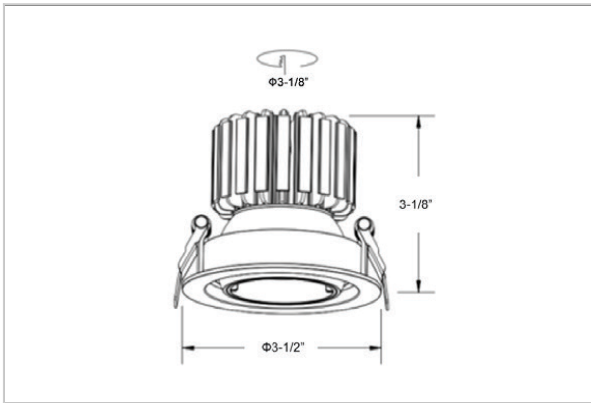

## Product Code : IK-RNOVADL-12W-30K-WH-90C-24D

Voltage	100 - 277 V AC, 50-60 Hz
Lumen Output	1080lm
Power	12W
Efficacy	90lm/w
CCT	3000K
CRI	>90
Beam Angle	24°
Light Distribution	Medium
LED Light Source	Osram SOLERIQ S 19
Start Time	Instant
Driver	Stand Alone (included)
Operating Position	Swiveling Type, 360D
Dimming	On-Off / Triac / 0-10 V
Construction	Round
Mounting Type	Recessed
Heads	Single Head
Body Material	Aluminium Die cast
Finish	White
Height	3-1/8"
Diameter	3-1/2"
Cut Out	3-1/8"
Optics	Darklight Technology Black, Silver
Application Area	Guest Room, Corridor, Restaurant, Meeting Room Club, Hall, Hotel Entrance

### Beam Spread (Options)

Spot	15°		Medium 24°		Flood 36°	
	ft	Ø	ft	Ø	ft	Ø
3.0	0.72	3.0	1.41	3.0	2.03	
9.0	2.15	9.0	4.22	9.0	6.09	
15.0	3.58	15.0	7.04	15.0	10.15	

Nova, a round shaped LED downlight made of aluminum die cast with high quality powder coated luminaire housing and optimum heat sink. The specular darklight reflector in this store light allows outstanding visual comfort to the visitors so that they are able to explore the merchandise at ease.