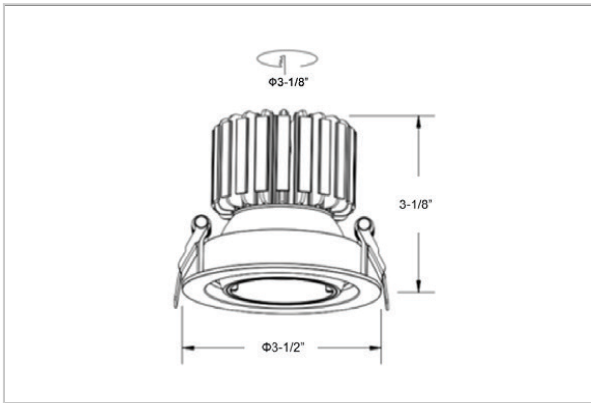

Nova Down Lights

ITEM SKU#: 662187496337

Product Code : IK-RNOVADL-12W-40K-WH-90C-15D

Voltage	100 - 277 V AC, 50-60 Hz
Lumen Output	1080lm
Power	12W
Efficacy	90lm/w
CCT	4000K
CRI	>90
Beam Angle	15°
Light Distribution	Spot
LED Light Source	Osram SOLERIQ S 19
Start Time	Instant
Driver	Stand Alone (included)
Operating Position	Swiveling Type, 360D
Dimming	On-Off / Triac / 0-10 V
Construction	Round
Mounting Type	Recessed
Heads	Single Head
Body Material	Aluminium Die cast
Finish	White
Height	3-1/8"
Diameter	3-1/2"
Cut Out	3-1/8"
Optics	Darklight Technology Black, Silver
Application Area	Guest Room, Corridor, Restaurant, Meeting Room Club, Hall, Hotel Entrance

Beam Spread (Options)

Spot 15°		Medium 24°		Flood 36°	
ft	Ø	ft	Ø	ft	Ø
3.0	0.72	3.0	1.41	3.0	2.03
9.0	2.15	9.0	4.22	9.0	6.09
15.0	3.58	15.0	7.04	15.0	10.15

Nova, a round shaped LED downlight made of aluminum die cast with high quality powder coated luminaire housing and optimum heat sink. The specular darklight reflector in this store light allows outstanding visual comfort to the visitors so that they are able to explore the merchandise at ease.