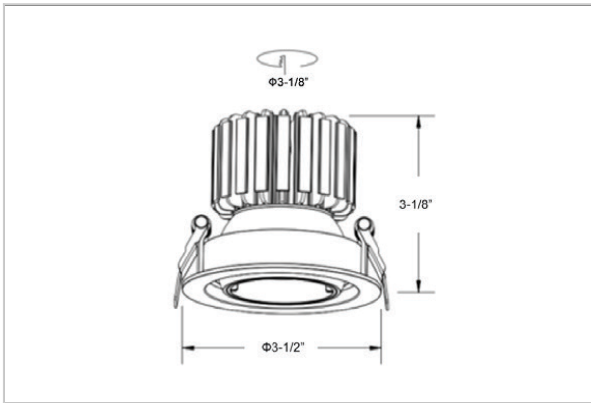

## Product Code : IK-RNOVADL-12W-30K-WH-90C-15D

Voltage	100 - 277 V AC, 50-60 Hz
Lumen Output	1080lm
Power	12W
Efficacy	90lm/w
CCT	3000K
CRI	>90
Beam Angle	15°
Light Distribution	Spot
LED Light Source	Osram SOLERIQ S 19
Start Time	Instant
Driver	Stand Alone (included)
Operating Position	Swiveling Type, 360D
Dimming	On-Off / Triac / 0-10 V
Construction	Round
Mounting Type	Recessed
Heads	Single Head
Body Material	Aluminium Die cast
Finish	White
Height	3-1/8"
Diameter	3-1/2"
Cut Out	3-1/8"
Optics	Darklight Technology Black, Silver
Application Area	Guest Room, Corridor, Restaurant, Meeting Room Club, Hall, Hotel Entrance

### Beam Spread (Options)

Spot 15°		Medium 24°		Flood 36°	
ft	Ø	ft	Ø	ft	Ø
3.0	0.72	3.0	1.41	3.0	2.03
9.0	2.15	9.0	4.22	9.0	6.09
15.0	3.58	15.0	7.04	15.0	10.15

Nova, a round shaped LED downlight made of aluminum die cast with high quality powder coated luminaire housing and optimum heat sink. The specular darklight reflector in this store light allows outstanding visual comfort to the visitors so that they are able to explore the merchandise at ease.