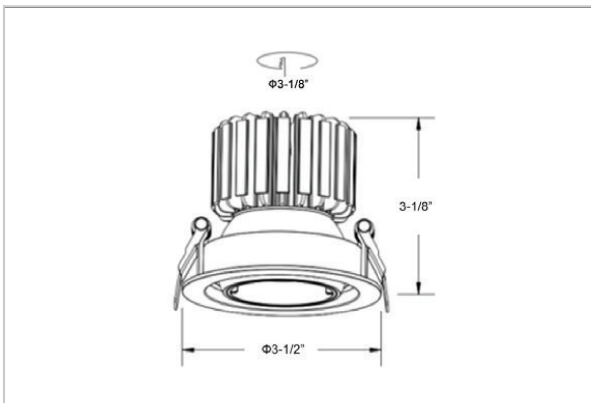

Nova Down Lights

ITEM SKU#: 662187496320

Product Code : IK-RNOVADL-12W-30K-WH-90C-15D

Voltage	100 - 277 V AC, 50-60 Hz
Lumen Output	1080lm
Power	12W
Efficacy	90lm/w
CCT	3000K
CRI	>90
Beam Angle	15°
Light Distribution	Spot
LED Light Source	Osram SOLERIQ S 19
Start Time	Instant
Driver	Stand Alone (included)
Operating Position	Swiveling Type, 360D
Dimming	On-Off / Triac / 0-10 V
Construction	Round
Mounting Type	Recessed
Heads	Single Head
Body Material	Aluminium Die cast
Finish	White
Height	3-1/8"
Diameter	3-1/2"
Cut Out	3-1/8"
Optics	Darklight Technology Black, Silver
Application Area	Guest Room, Corridor, Restaurant, Meeting Room Club, Hall, Hotel Entrance

Beam Spread (Options)

Spot 15°		Medium 24°		Flood 36°	
ft	Ø	ft	Ø	ft	Ø
3.0	0.72	3.0	1.41	3.0	2.03
9.0	2.15	9.0	4.22	9.0	6.09
15.0	3.58	15.0	7.04	15.0	10.15

Nova, a round shaped LED downlight made of aluminum die cast with high quality powder coated luminaire housing and optimum heat sink. The specular darklight reflector in this store light allows outstanding visual comfort to the visitors so that they are able to explore the merchandise at ease.