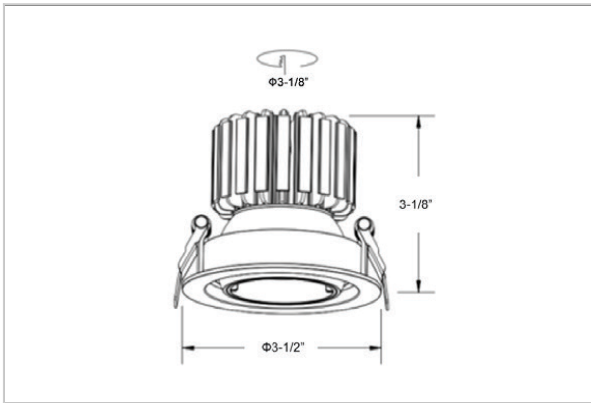

## Product Code : IK-RNOVADL-12W-27K-WH-90C-15D

Voltage	100 - 277 V AC, 50-60 Hz
Lumen Output	1080lm
Power	12W
Efficacy	90lm/w
CCT	2700K
CRI	>90
Beam Angle	15°
Light Distribution	Spot
LED Light Source	Osram SOLERIQ S 19
Start Time	Instant
Driver	Stand Alone (included)
Operating Position	Swiveling Type, 360D
Dimming	On-Off / Triac / 0-10 V
Construction	Round
Mounting Type	Recessed
Heads	Single Head
Body Material	Aluminium Die cast
Finish	White
Height	3-1/8"
Diameter	3-1/2"
Cut Out	3-1/8"
Optics	Darklight Technology Black, Silver
Application Area	Guest Room, Corridor, Restaurant, Meeting Room Club, Hall, Hotel Entrance

### Beam Spread (Options)

Spot 15°		Medium 24°		Flood 36°	
ft	Ø	ft	Ø	ft	Ø
3.0	0.72	3.0	1.41	3.0	2.03
9.0	2.15	9.0	4.22	9.0	6.09
15.0	3.58	15.0	7.04	15.0	10.15

Nova, a round shaped LED downlight made of aluminum die cast with high quality powder coated luminaire housing and optimum heat sink. The specular darklight reflector in this store light allows outstanding visual comfort to the visitors so that they are able to explore the merchandise at ease.