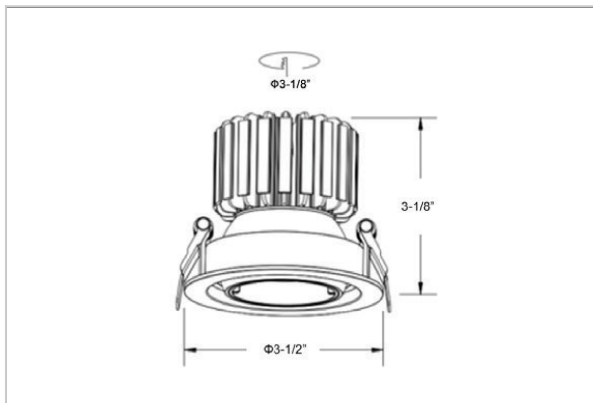

Nova Down Lights

ITEM SKU#: 662187496313

Product Code : IK-RNOVADL-12W-27K-WH-90C-15D

Voltage	100 - 277 V AC, 50-60 Hz
Lumen Output	1080lm
Power	12W
Efficacy	90lm/w
CCT	2700K
CRI	>90
Beam Angle	15°
Light Distribution	Spot
LED Light Source	Osram SOLERIQ S 19
Start Time	Instant
Driver	Stand Alone (included)
Operating Position	Swiveling Type, 360D
Dimming	On-Off / Triac / 0-10 V
Construction	Round
Mounting Type	Recessed
Heads	Single Head
Body Material	Aluminium Die cast
Finish	White
Height	3-1/8"
Diameter	3-1/2"
Cut Out	3-1/8"
Optics	Darklight Technology Black, Silver
Application Area	Guest Room, Corridor, Restaurant, Meeting Room Club, Hall, Hotel Entrance

Beam Spread (Options)

Spot 15°		Medium 24°		Flood 36°	
ft	Ø	ft	Ø	ft	Ø
3.0	0.72	3.0	1.41	3.0	2.03
9.0	2.15	9.0	4.22	9.0	6.09
15.0	3.58	15.0	7.04	15.0	10.15

Nova, a round shaped LED downlight made of aluminum die cast with high quality powder coated luminaire housing and optimum heat sink. The specular darklight reflector in this store light allows outstanding visual comfort to the visitors so that they are able to explore the merchandise at ease.