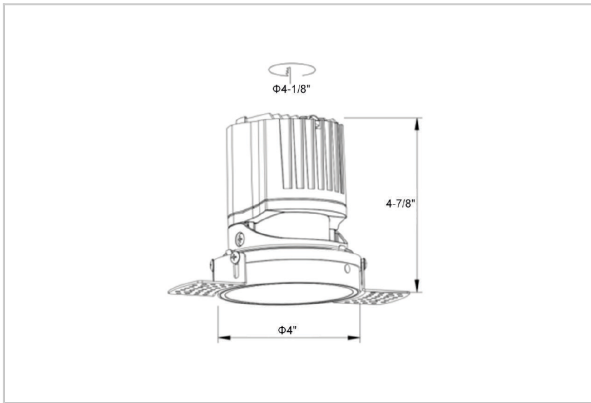

## Product Code : IK-RLUMOSDL-15W-30K-WH-90C-60D

Voltage	100 - 277 V AC, 50-60 Hz
Lumen Output	1291.1lm
Power	15W
Efficacy	140lm/w
CCT	3000K
CRI	>90
Beam Angle	60°
Light Distribution	Wide flood
LED Light Source	Osram SOLERIQ S 19
Start Time	Instant
Driver	Stand Alone (included)
Operating Position	Non - Swiveling Type
Dimming	On-Off / Triac / 0-10 V
Construction	Round
Mounting Type	Recessed
Heads	Single Head
Body Material	Aluminium Die cast
Finish	White
Height	4-7/8"
Diameter	5-1/8"
Cut Out	4-1/8"
Optics	Darklight Technology Black, Silver
Application Area	Guest Room, Corridor, Restaurant, Meeting Room Club, Hall, Hotel Entrance

### Beam Spread (Options)

Spot	15°	Medium	24°	Flood	38°	Wide Flood	60°
ft	Ø	ft	Ø	ft	Ø	ft	Ø
3.0	0.72	3.0	1.41	3.0	2.03	3.0	3.15
9.0	2.15	9.0	4.22	9.0	6.09	9.0	9.45
15.0	3.58	15.0	7.04	15.0	10.15	15.0	15.75

Circular in design, this LED downlight is made up of aluminum die cast with high quality powder coated luminaire housing and optimum heat sink. Available in multiple wattages and beam angle, the luminaire renders greater flexibility in its application for store lighting. Moreover, the specular darklight reflector in this store light allows outstanding visual comfort to the visitors.