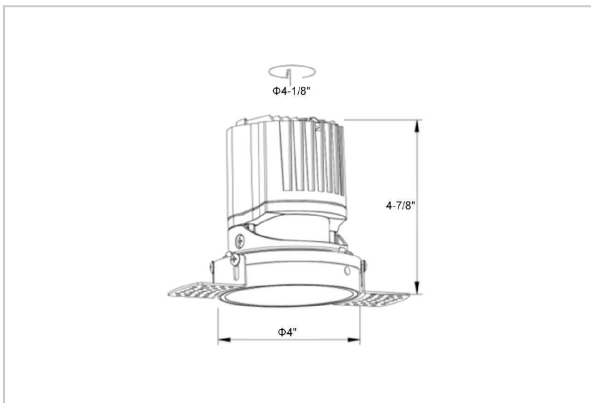

Lumos Down Lights

ITEM SKU#: 662187496269

Product Code : IK-RLUMOSDL-15W-40K-WH-90C-38D

Voltage	100 - 277 V AC, 50-60 Hz
Lumen Output	1416.38lm
Power	15W
Efficacy	140lm/w
CCT	4000K
CRI	>90
Beam Angle	38°
Light Distribution	Flood
LED Light Source	Osram SOLERIQ S 19
Start Time	Instant
Driver	Stand Alone (included)
Operating Position	Non - Swiveling Type
Dimming	On-Off / Triac / 0-10 V
Construction	Round
Mounting Type	Recessed
Heads	Single Head
Body Material	Aluminium Die cast
Finish	White
Height	4-7/8"
Diameter	5-1/8"
Cut Out	4-1/8"
Optics	Darklight Technology Black, Silver
Application Area	Guest Room, Corridor, Restaurant, Meeting Room Club, Hall, Hotel Entrance

Beam Spread (Options)

Spot 15°		Medium 24°		Flood 38°		Wide Flood 60°	
ft	Ø	ft	Ø	ft	Ø	ft	Ø
3.0	0.72	3.0	1.41	3.0	2.03	3.0	3.15
9.0	2.15	9.0	4.22	9.0	6.09	9.0	9.45
15.0	3.58	15.0	7.04	15.0	10.15	15.0	15.75

Circular in design, this LED downlight is made up of aluminum die cast with high quality powder coated luminaire housing and optimum heat sink. Available in multiple wattages and beam angle, the luminaire renders greater flexibility in its application for store lighting. Moreover, the specular darklight reflector in this store light allows outstanding visual comfort to the visitors.